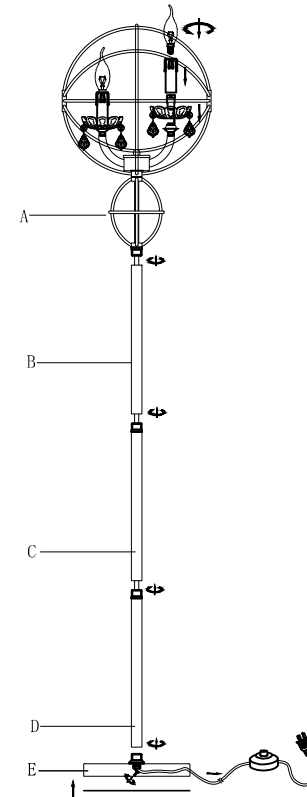

Trade Mark:
CRYSTAL WORLD INC

Product Name: Floor lamp
Model :5465F14C-3
120Vac, 60Hz,AC ONLY
Lamp Size:D14"*H65"

FLOOR LAMP ASSEMBLY INSTRUCTIONS

- 1.PLEASE TAKE OFF THE PLASTIC SHEET FROM THE LAMP BODY.
- 2.PLEASE FIX A WITH B, B WITH C,C WITH D.D WITH E.
- 3.PLEASE WEAR GLOVES WHEN YOU HANGING THE CRYSTAL.
- 4.Install bulbs (NOT INCLUDED).USE **120V E12** \varnothing **3*40W Max.**