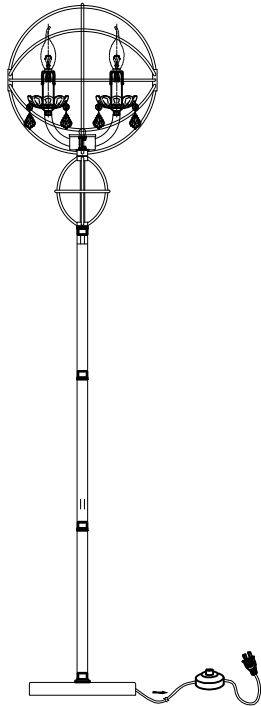

Trade Mark:
CRYSTAL WORLD INC

Product Name: Floor lamp
Model :5465F14C-3
120Vac, 60Hz,AC ONLY
Lamp Size:D14"*H65"

FLOOR LAMP ASSEMBLY INSTRUCTIONS

- 1.PLEASE TAKE OFF THE PLASTIC SHEET FROM THE LAMP BODY.
- 2.PLEASE FIX A WITH B, B WITH C,C WITH D.D WITH E.
- 3.PLEASE WEAR GLOVES WHEN YOU HANGING THE CRYSTAL.
- 4.Install bulbs (NOT INCLUDED).USE **120V E12** \varnothing **3*40W Max.**