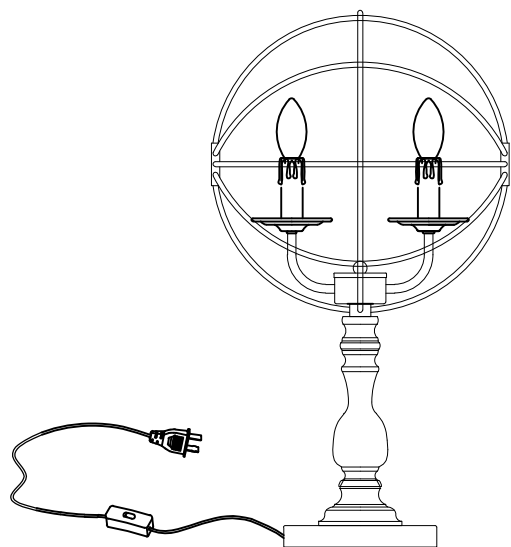

Trade Mark:  
CRYSTAL WORLD INC

Product Name: Floor lamp  
Model :5464T14DB-3  
120Vac, 60Hz,AC ONLY  
Lamp Size:D14"\*H25"