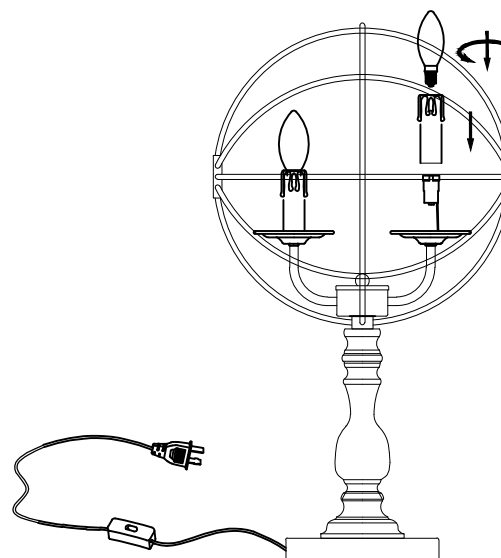

Trade Mark:  
CRYSTAL WORLD INC

Product Name: Floor lamp  
Model :5464T14DB-3  
120Vac, 60Hz,AC ONLY  
Lamp Size:D14"\*H25"

## FLOOR LAMP ASSEMBLY INSTRUCTIONS

1. Install bulbs ( NOT INCLUDED).USE **120V E12**  **3\*40W Max.**

  
C UL US  
Intertek  
4006677