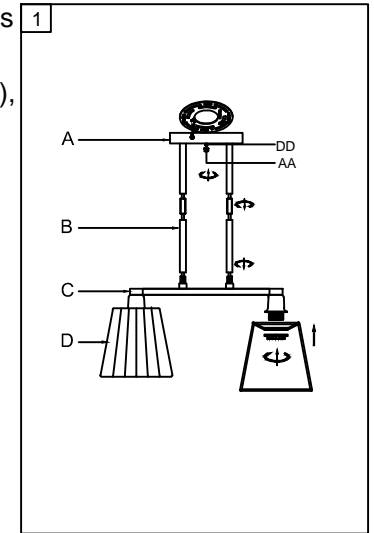

Trade Mark:
CRYSTAL WORLD INC

Product Name: Pendant lamp
Model :5456P16C-4
120Vac, 60Hz, AC ONLY
Lamp Size:L16"*W16"*H7"~66"

PENDANT LAMP ASSEMBLY INSTRUCTIONS

1. Place fixture (A) onto mounting screws (DD). secure with cap nuts (AA).
Please fix (A) with (B), fix (B) with (C), (D) with (C).

Hardware Used

AA Cap nut		X 2
DD Mounting screw		X 2

2. Install light bulbs (not included).
Use bulb  **120V E12 4*40W Max.**