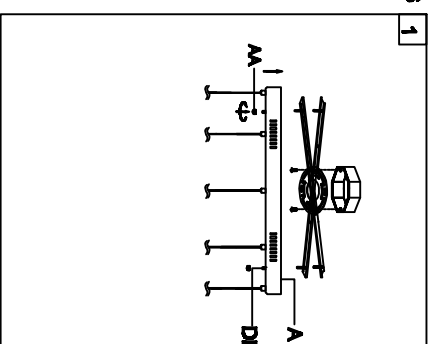

Trade Mark:
CRYSTAL WORLD INC

Product Name: Pendant lamp
Model :5444P24C-R
120Vac, 60Hz,AC ONLY
Lamp size:Ø24"XH48"

PENDANT LAMP ASSEMBLY INSTRUCTIONS

1. Place fixture(A) onto mounting screws (DD), secure with cap nuts (AA).

Hardware Used

AA Cap nut 4 X 4
DD Mounting screw 4 X 4

2. Install light bulbs (not included).

Use bulb
12V G4 13*20W Max.