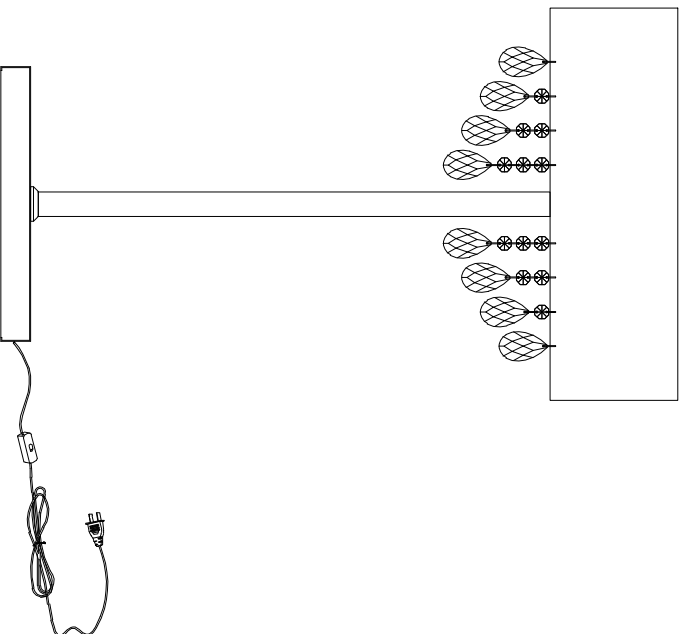

TABLE LAMP ASSEMBLY INSTRUCTIONS

Trade Mark:
CRYSTAL WORLD INC

Product Name: Table lamp
Model :5443T14C
120Vac, 60Hz,AC ONLY
Lamp Size:φ14"*H20"

1. PLEASE TAKE OFF THE PLASTIC SHEET FROM THE LAMP BODY.
2. PLEASE WEAR GLOVES WHEN YOU HANGING THE CRYSTAL.
3. PLEASE FIX A WITH B, B WITH C, C WITH D.
4. PLEASE FIX N WITH A, M WITH N.
5. Install bulbs (NOT INCLUDED). USE 120V E26  3*60W Max.