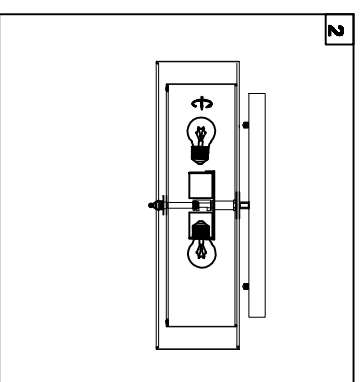

## CEILING LAMP ASSEMBLY INSTRUCTIONS

Trade Mark:  
CRYSTAL WORLD INC

Product Name: Ceiling lamp  
Model :5443C18C  
120V/ac, 60Hz,AC ONLY  
Lamp size:Ø18"XH11"

1. Place fixture(A) onto mounting screws (DD), secure with cap nuts (AA).

### Hardware Used

AA Cap nut	⊕	X 4
DD Mounting screw	⌒	X 4

2. Install light bulbs ( not included).  
Use bulb  
**120V E26 4\*40W Max.**

3. Please fix (B) with (C).  
Please put the crystal(1) (2) (3) (4) to the fixture .

2	3	4
50mm*1PCS	14mm*1PC	14mm*2PC
14mm*1PC	50mm*1PC	14mm*3PC
50mm*1PC	50mm*1PC	50mm*1PC
16PCS	12PCS	8PCS
		5PCS