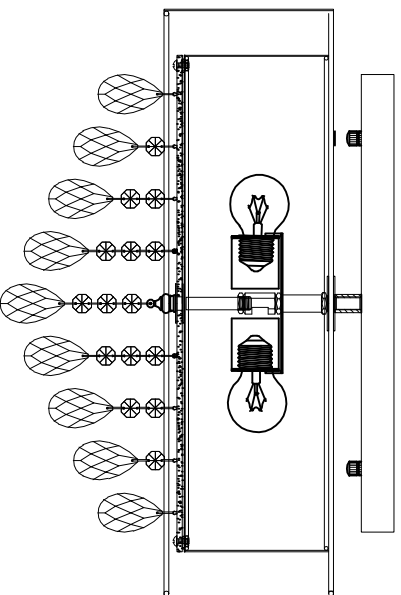

## CEILING LAMP ASSEMBLY INSTRUCTIONS

Trade Mark:  
CRYSTAL WORLD INC

Product Name: Ceiling lamp  
Model :5443C18C  
120V/ac, 60Hz,AC ONLY  
Lamp size:Ø18"XH11"

1. Place fixture(A) onto mounting screws (DD), secure with cap nuts (AA).

### Hardware Used

AA Cap nut	⊕	X 4
DD Mounting screw	⌒	X 4

2. Install light bulbs ( not included).  
Use bulb  
**120V E26 4\*40W Max.**

3. Please fix (B) with (C).  
Please put the crystal(1) (2) (3) (4) to the fixture .

2	3	4
50mm*1PCS	14mm*1PC	14mm*2PC
14mm*1PC	50mm*1PC	14mm*3PC
50mm*1PC	50mm*1PC	50mm*1PC
16PCS	12PCS	8PCS
		5PCS