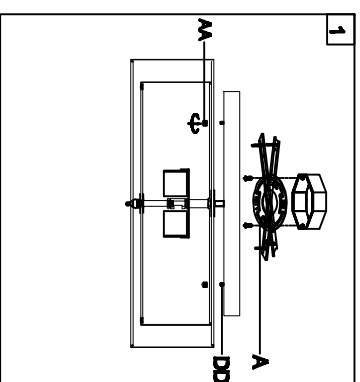

## CEILING LAMP ASSEMBLY INSTRUCTIONS

Trade Mark:  
CRYSTAL WORLD INC

Product Name: Ceiling lamp  
Model :5443C18C  
120V/ac, 60Hz,AC ONLY  
Lamp size:Ø18"XH11"

1. Place fixture(A) onto mounting screws (DD), secure with cap nuts (AA).

### Hardware Used

AA Cap nut	⊕	X 4
DD Mounting screw	⌒	X 4

2. Install light bulbs ( not included).  
Use bulb  
**120V E26 4\*40W Max.**

3. Please fix (B) with (C).  
Please put the crystal(1) (2) (3) (4) to the fixture .

2	3	4
50mm*1PCS	14mm*1PC	14mm*2PC
14mm*1PC	50mm*1PC	14mm*3PC
50mm*1PC	50mm*1PC	50mm*1PC
16PCS	12PCS	8PCS
		5PCS