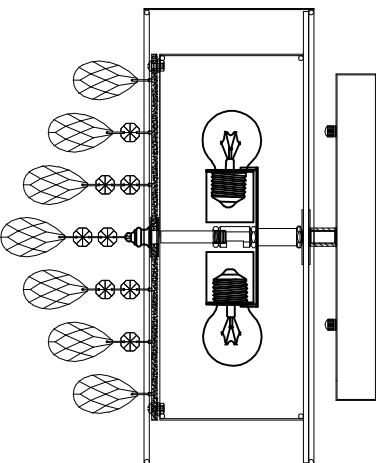

Trade Mark:
CRYSTAL WORLD INC

Product Name: Ceiling lamp
Model :5443C14C
120Vac, 60Hz,AC ONLY
Lamp size:Ø14"XH14"

CEILING LAMP ASSEMBLY INSTRUCTIONS

1. Place fixture(A) onto mounting screws (DD), secure with cap nuts (AA).

Hardware Used

AA Cap nut	⊖	X 4
DD Mounting screw	⌘	X 4

2. Install light bulbs (not included).

Use bulb
120V E26 3*40W Max.

3. Please put the crystal(1) (2) (3) to the fixture .

	1	14mm*1P	2PCS
	2	50mm*1P	8PCS
	3	50mm*1P	5PCS