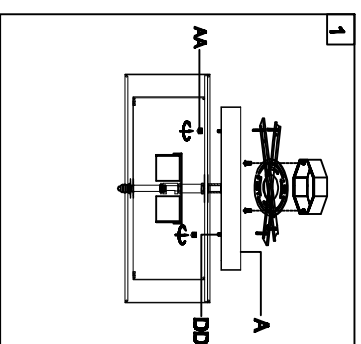

Trade Mark:
CRYSTAL WORLD INC

Product Name: Ceiling lamp
Model :5443C14C
120Vac, 60Hz,AC ONLY
Lamp size:Ø14"XH14"

CEILING LAMP ASSEMBLY INSTRUCTIONS

1. Place fixture(A) onto mounting screws (DD), secure with cap nuts (AA).

Hardware Used

AA Cap nut	⊖	X 4
DD Mounting screw	⌘	X 4

2. Install light bulbs (not included).

Use bulb
120V E26 3*40W Max.

3. Please put the crystal(1) (2) (3) to the fixture .

	1	14mm*1P	2PCS
	2	50mm*1P	8PCS
	3	50mm*1P	5PCS