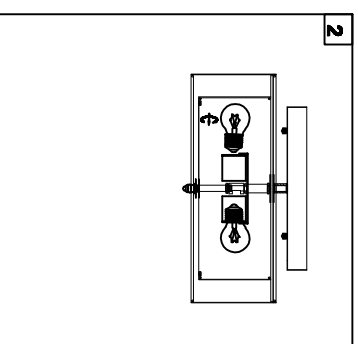

Trade Mark:
CRYSTAL WORLD INC

Product Name: Ceiling lamp
Model :5443C14C
120Vac, 60Hz,AC ONLY
Lamp size:Ø14"XH14"

CEILING LAMP ASSEMBLY INSTRUCTIONS

1. Place fixture(A) onto mounting screws (DD), secure with cap nuts (AA).

Hardware Used

AA Cap nut	⊖	X 4
DD Mounting screw	⌘	X 4

2. Install light bulbs (not included).

Use bulb
120V E26 3*40W Max.

3. Please put the crystal(1) (2) (3) to the fixture .

	1	14mm*1P	2PCS
	2	50mm*1P	8PCS
	3	50mm*1P	5PCS