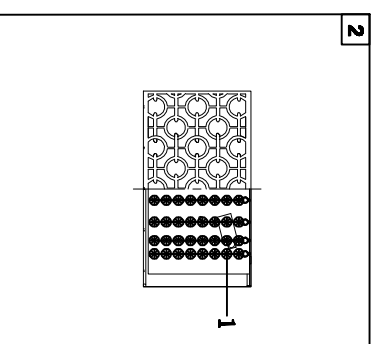

Trade Mark:
CRYSTAL WORLD INC

Product Name: Wall lamp
Model :5430W12ST
120Vac, 60Hz,AC ONLY
Lamp Size:W12"xH7"xE6"

WALL LAMP ASSEMBLY INSTRUCTIONS

1. Place fixture(A) onto Butterfly (EE).
Secure with cap nuts (AA).

Hardware Used

AA Cap nut	⊖	X 2

2. Please hang the crystal(1) to the fixture

1
↓
14mm*8PCS
↓
8PCS

3. Install light bulbs (not included).
Use bulb
120V G9   2*40W Max.