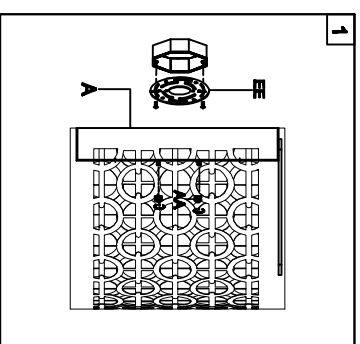

Trade Mark:  
CRYSTAL WORLD INC

Product Name: Wall lamp  
Model :5430W12ST  
120Vac, 60Hz,AC ONLY  
Lamp Size:W12"xH7"xE6"

## WALL LAMP ASSEMBLY INSTRUCTIONS

1. Place fixture(A) onto Butterfly (EE).  
Secure with cap nuts (AA).

**Hardware Used**

AA Cap nut	⊖	X 2
------------	---	-----

2. Please hang the crystal(1) to the fixture