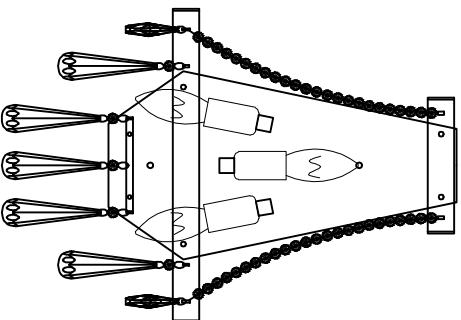

Trade Mark:
CRYSTAL WORLD INC

Product Name: Wall lamp
Model :5078W12C
120Vac, 60Hz,AC ONLY
Lamp Size:W12"xH17"XE7"

WALL LAMP ASSEMBLY INSTRUCTIONS

1. Place fixture(A) onto crossbar (EE).
Secure with cap nuts (AA).

Hardware Used

AA Cap nut A X 2

2. Please hang the crystal (1) (2) (3) to the fixture .

3. Install light bulbs (not included).
Use bulb
120V E12 3*40W Max.