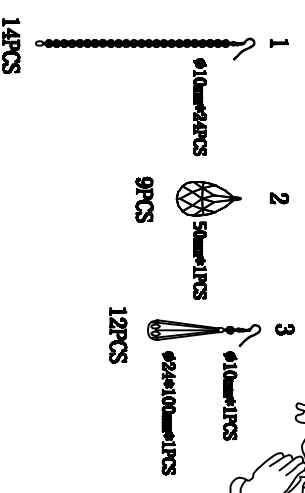

Trade Mark:
CRYSTAL WORLD INC

Product Name: Wall lamp
Model :5078W12C
120Vac, 60Hz,AC ONLY
Lamp Size:W12"xH17"XE7"

WALL LAMP ASSEMBLY INSTRUCTIONS

1. Place fixture(A) onto crossbar (EE).
Secure with cap nuts (AA).

Hardware Used

AA Cap nut A X 2

2. Please hang the crystal (1) (2) (3) to the fixture .

3. Install light bulbs (not included).
Use bulb
120V E12 3*40W Max.