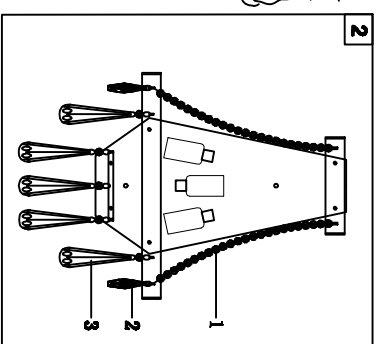

Trade Mark:
CRYSTAL WORLD INC

Product Name: Wall lamp
Model :5078W12C
120Vac, 60Hz,AC ONLY
Lamp Size:W12"xH17"XE7"

WALL LAMP ASSEMBLY INSTRUCTIONS

1. Place fixture(A) onto crossbar (EE).
Secure with cap nuts (AA).

Hardware Used

AA Cap nut A X 2

2. Please hang the crystal (1) (2) (3) to the fixture .

3. Install light bulbs (not included).
Use bulb
120V E12 3*40W Max.