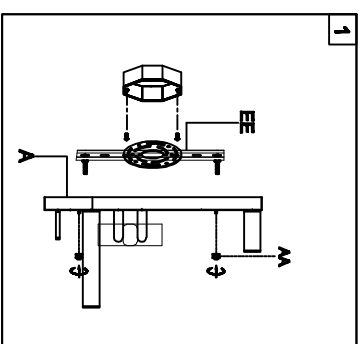

Trade Mark:
CRYSTAL WORLD INC

Product Name: Wall lamp
Model :5078W12C
120Vac, 60Hz,AC ONLY
Lamp Size:W12"xH17"XE7"

WALL LAMP ASSEMBLY INSTRUCTIONS

1. Place fixture(A) onto crossbar (EE).
Secure with cap nuts (AA).

Hardware Used

AA Cap nut A X 2

2. Please hang the crystal (1) (2) (3) to the fixture .

3. Install light bulbs (not included).
Use bulb
120V E12 3*40W Max.