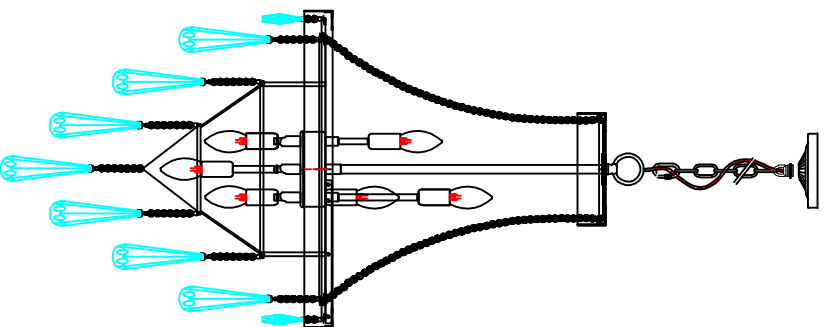

Trade Mark:  
CRYSTAL WORLD INC

Product Name: Pendant lamp  
Model :5078P20C  
120Vac, 60Hz, AC ONLY  
Lamp Size:ø20"X41"H

## PENDANT LAMP ASSEMBLY INSTRUCTIONS

Install bulbs( NOT INCLUDED).USE 120V E12 ⚡ 7\*60W Max.

- 1 10mm\*30PCS  
4PCS
- 2 10mm\*2PCS  
63mm\*1PCS  
39PCS

- 3 10mm\*8PCS  
145mm\*1PCS  
30PCS
- 4 10mm\*7PCS  
145mm\*1PCS  
31PCS

- 10mm\*7PCS  
145mm\*1PCS  
1PCS