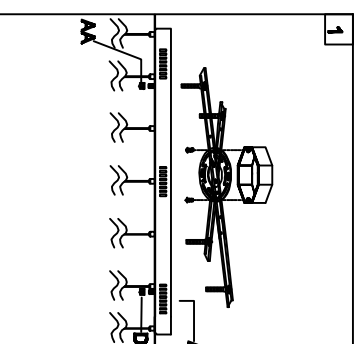

Trade Mark:  
CRYSTAL WORLD INC

Product Name: Ceiling lamp  
Model :5077P34C-O  
120Vac, 60Hz,AC ONLY  
Lampsize:L34"\*W12"\*x8"-78"H

## CEILING LAMP ASSEMBLY INSTRUCTIONS

1. Place fixture(A) onto mounting screws (DD).secure with cap nuts (AA).

Hardware Used	
AA Cap nut	X 4
DD Mounting screw	X 4

2. Install light bulbs ( not included).  
Use bulb  
**12V G4 12\*20W Max.**