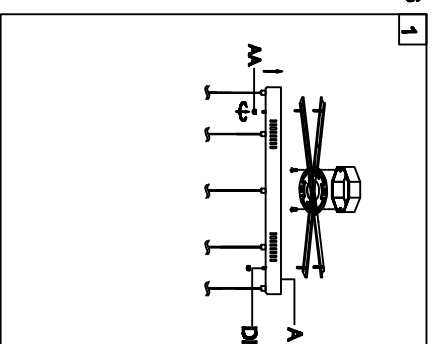

Trade Mark:  
CRYSTAL WORLD INC

Product Name: Pendant lamp  
Model :5077P24C-R  
120Vac, 60Hz,AC ONLY  
Lamp size:Ø24"XH48"

## PENDANT LAMP ASSEMBLY INSTRUCTIONS

1. Place fixture(A) onto mounting screws (DD), secure with cap nuts (AA).

### Hardware Used

AA Cap nut      4 X 4  
DD Mounting screw      4 X 4

2. Install light bulbs (not included).

Use bulb  
12V G4      13\*20W Max.