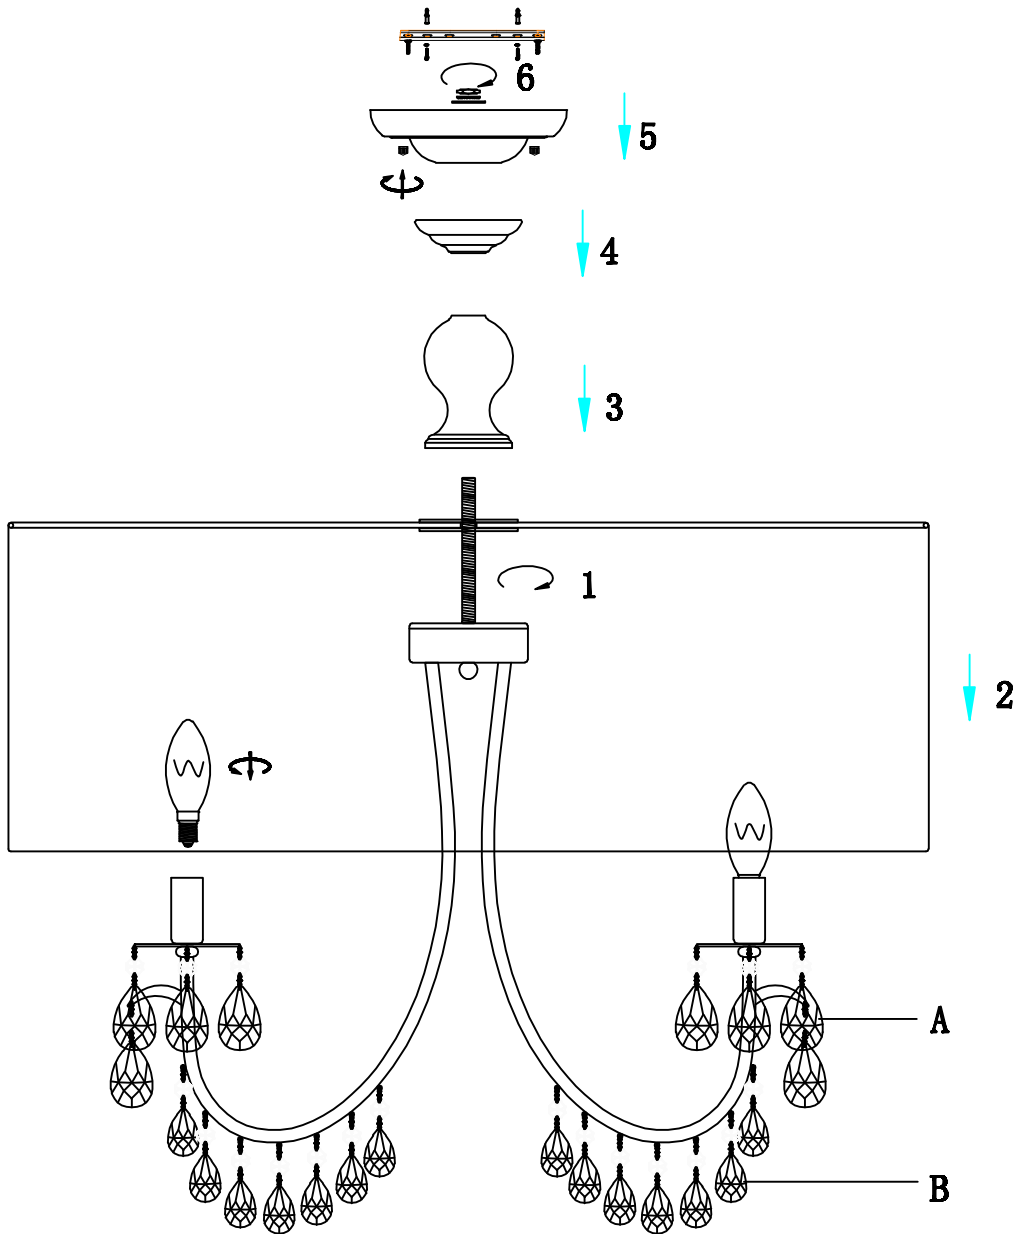

ASSEMBLE INSTRUCTION

5061C28GB

220V E14 BULB 8*60W MAX

Φ700*H640MM

1. PLEASE TAKE OFF THE PLASTIC SHEET FROM THE LAMP BODY.
2. PLEASE WEAR GLOVES WHEN YOU HANGING THE CRYSTAL.

A
 14mm*1PCS
 50mm*1PCS
40PCS

B
 14mm*1PCS
 38mm*1PCS
56PCS

NO.	A	B
Quantity	40	56