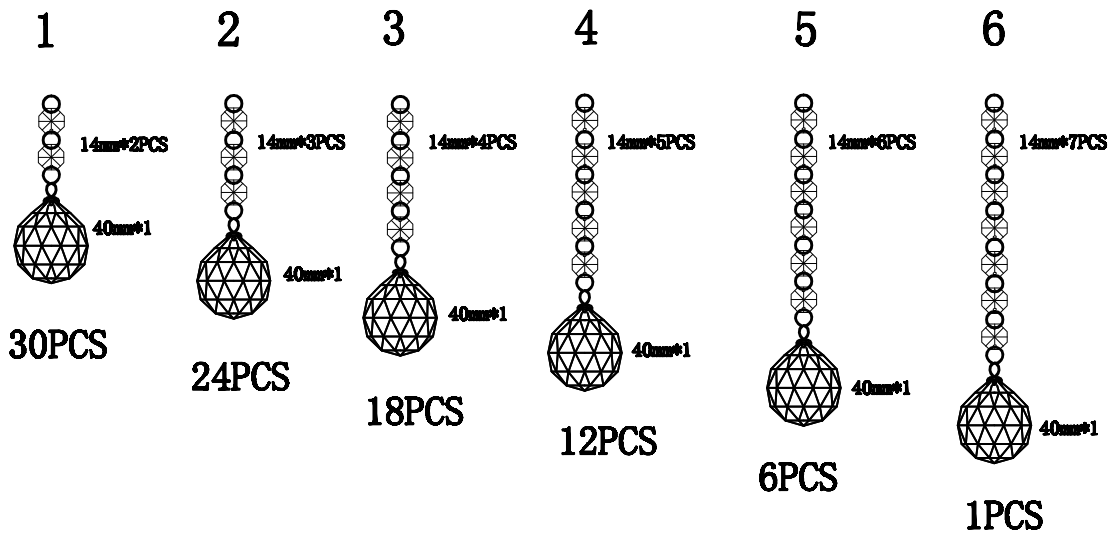

ASSEMBLE INSTRUCTION

5052C20C-R

110V LED 9*4W

∅500*H250mm

1. PLEASE TAKE OFF THE PLASTIC SHEET FROM THE LAMP BODY.

2. PLEASE WEAR GLOVES WHEN YOU HANGING THE CRYSTAL.

NO.	1	2	3	4	5	6
Quantity	30	24	18	12	6	1