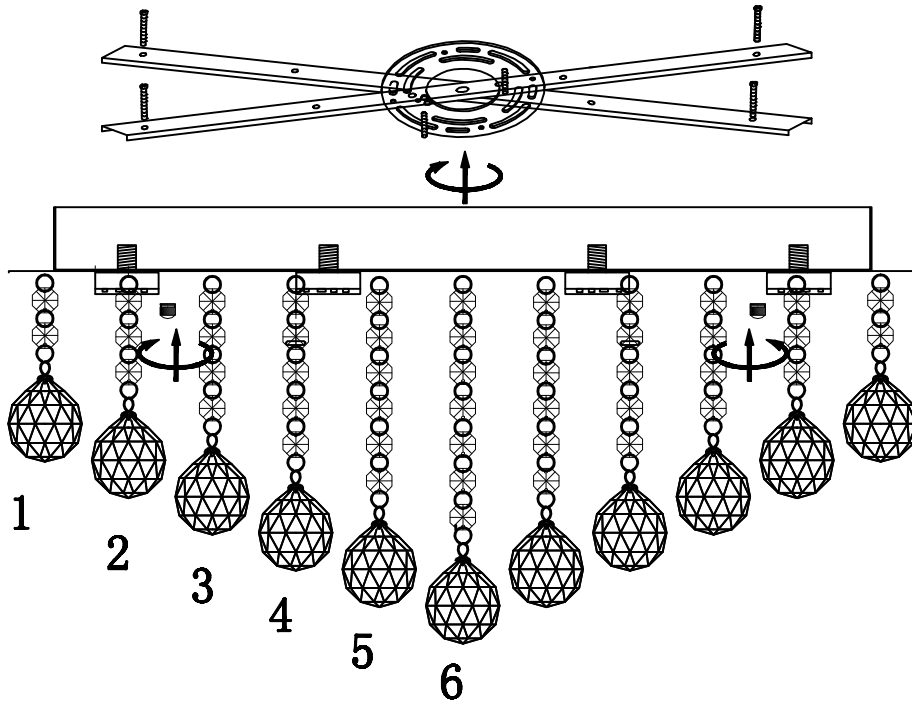

ASSEMBLE INSTRUCTION

5052C20C-R

110V LED 9*4W

∅500*H250mm

1. PLEASE TAKE OFF THE PLASTIC SHEET FROM THE LAMP BODY.

2. PLEASE WEAR GLOVES WHEN YOU HANGING THE CRYSTAL.

NO.	1	2	3	4	5	6
Quantity	30	24	18	12	6	1