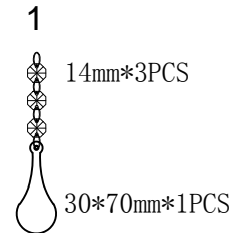

Trade Mark:
CRYSTAL WORLD INC

Product Name: Wall lamp
Model :5005W18C-RC
120Vac, 60Hz, AC ONLY
Lamp Size:W18"xH7"xE5"

Intertek
4006677

WALL LAMP ASSEMBLY INSTRUCTIONS

1. Place fixture(A) onto Butterfly (EE).
Secure with cap nuts (AA).

Hardware Used

AA Cap nut  X 2

2. Please hang the crystal (1) to the fixture.

11PCS

3. Install light bulbs (not included).
Use bulb  **120V G9 3*40W Max.**