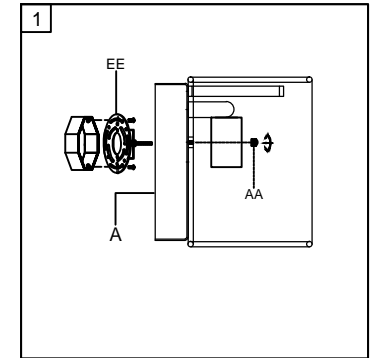

Trade Mark:
CRYSTAL WORLD INC

Product Name: Wall lamp
Model :5005W18C-RC
120Vac, 60Hz, AC ONLY
Lamp Size:W18"xH7"xE5"

Intertek
4006677

WALL LAMP ASSEMBLY INSTRUCTIONS

1. Place fixture(A) onto Butterfly (EE).
Secure with cap nuts (AA).

Hardware Used

AA Cap nut  X 2

2. Please hang the crystal (1) to the fixture.

11PCS

3. Install light bulbs (not included).
Use bulb  **120V G9 3*40W Max.**