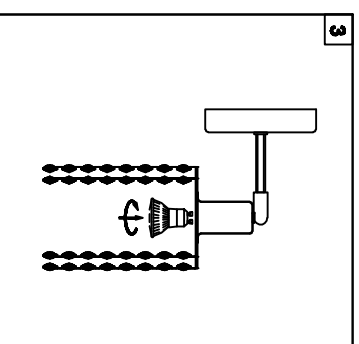

Trade Mark:
CRYSTAL WORLD INC

Product Name: Wall Lamp
Model :4281W-S-S
120Vac, 60Hz,AC ONLY
Lamp Size:W6"X12"HX8"E

WALL LAMP ASSEMBLY INSTRUCTIONS

1. Place fixture(A) onto cross bar (EE), secure with mounting screw (DD).

Hardware Used
CC Mounting screw  X 2

2. Please hang the crystal (1) to the fixture (B).

1
14mm*8PCS
48PCS

3. Install light bulbs (not included).
Use bulb
120V GU10 1*35W Max.

C US
Intertek
4006677