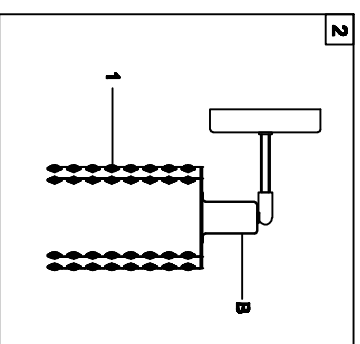

Trade Mark:
CRYSTAL WORLD INC

Product Name: Wall Lamp
Model :4281W-S-S
120Vac, 60Hz,AC ONLY
Lamp Size:W6"X12"HX8"E

WALL LAMP ASSEMBLY INSTRUCTIONS

1. Place fixture(A) onto cross bar (EE), secure with mounting screw (DD).

Hardware Used
CC Mounting screw  X 2

2. Please hang the crystal (1) to the fixture (B).

1
14mm*8PCS
48PCS

3. Install light bulbs (not included).
Use bulb
120V GU10 1*35W Max.

C US
Intertek
4006677