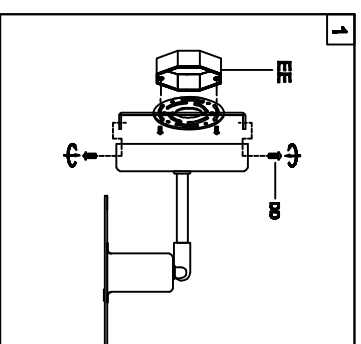

Trade Mark:
CRYSTAL WORLD INC

Product Name: Wall Lamp
Model :4281W-S-S
120Vac, 60Hz,AC ONLY
Lamp Size:W6"X12"HX8"E

WALL LAMP ASSEMBLY INSTRUCTIONS

1. Place fixture(A) onto cross bar (EE), secure with mounting screw (DD).

Hardware Used
CC Mounting screw  X 2

2. Please hang the crystal (1) to the fixture (B).

1
14mm*8PCS
48PCS

3. Install light bulbs (not included).
Use bulb
120V GU10 1*35W Max.

C US
Intertek
4006677