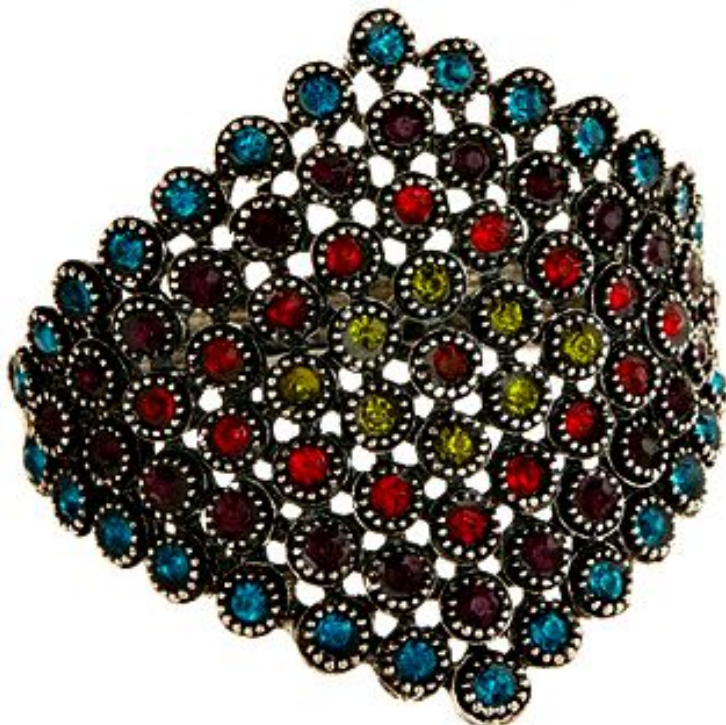

NEW TODAY

TRENDING

LAST DAY

SHOP BY CATEGORY ▾

SHOP BY SIZE ▾

swimwear

SEA

*all gone*

## Antique Goldtone Rhinestone Hinge Bracelet

### PRODUCT DESCRIPTION:

Sparkle and shine with this striking bracelet boasting multiple rhinestone rows for a chic look. A hinge closure ensures a secure fit.

- 2.75" W
- Hinge closure
- Zinc / acrylic
- Imported