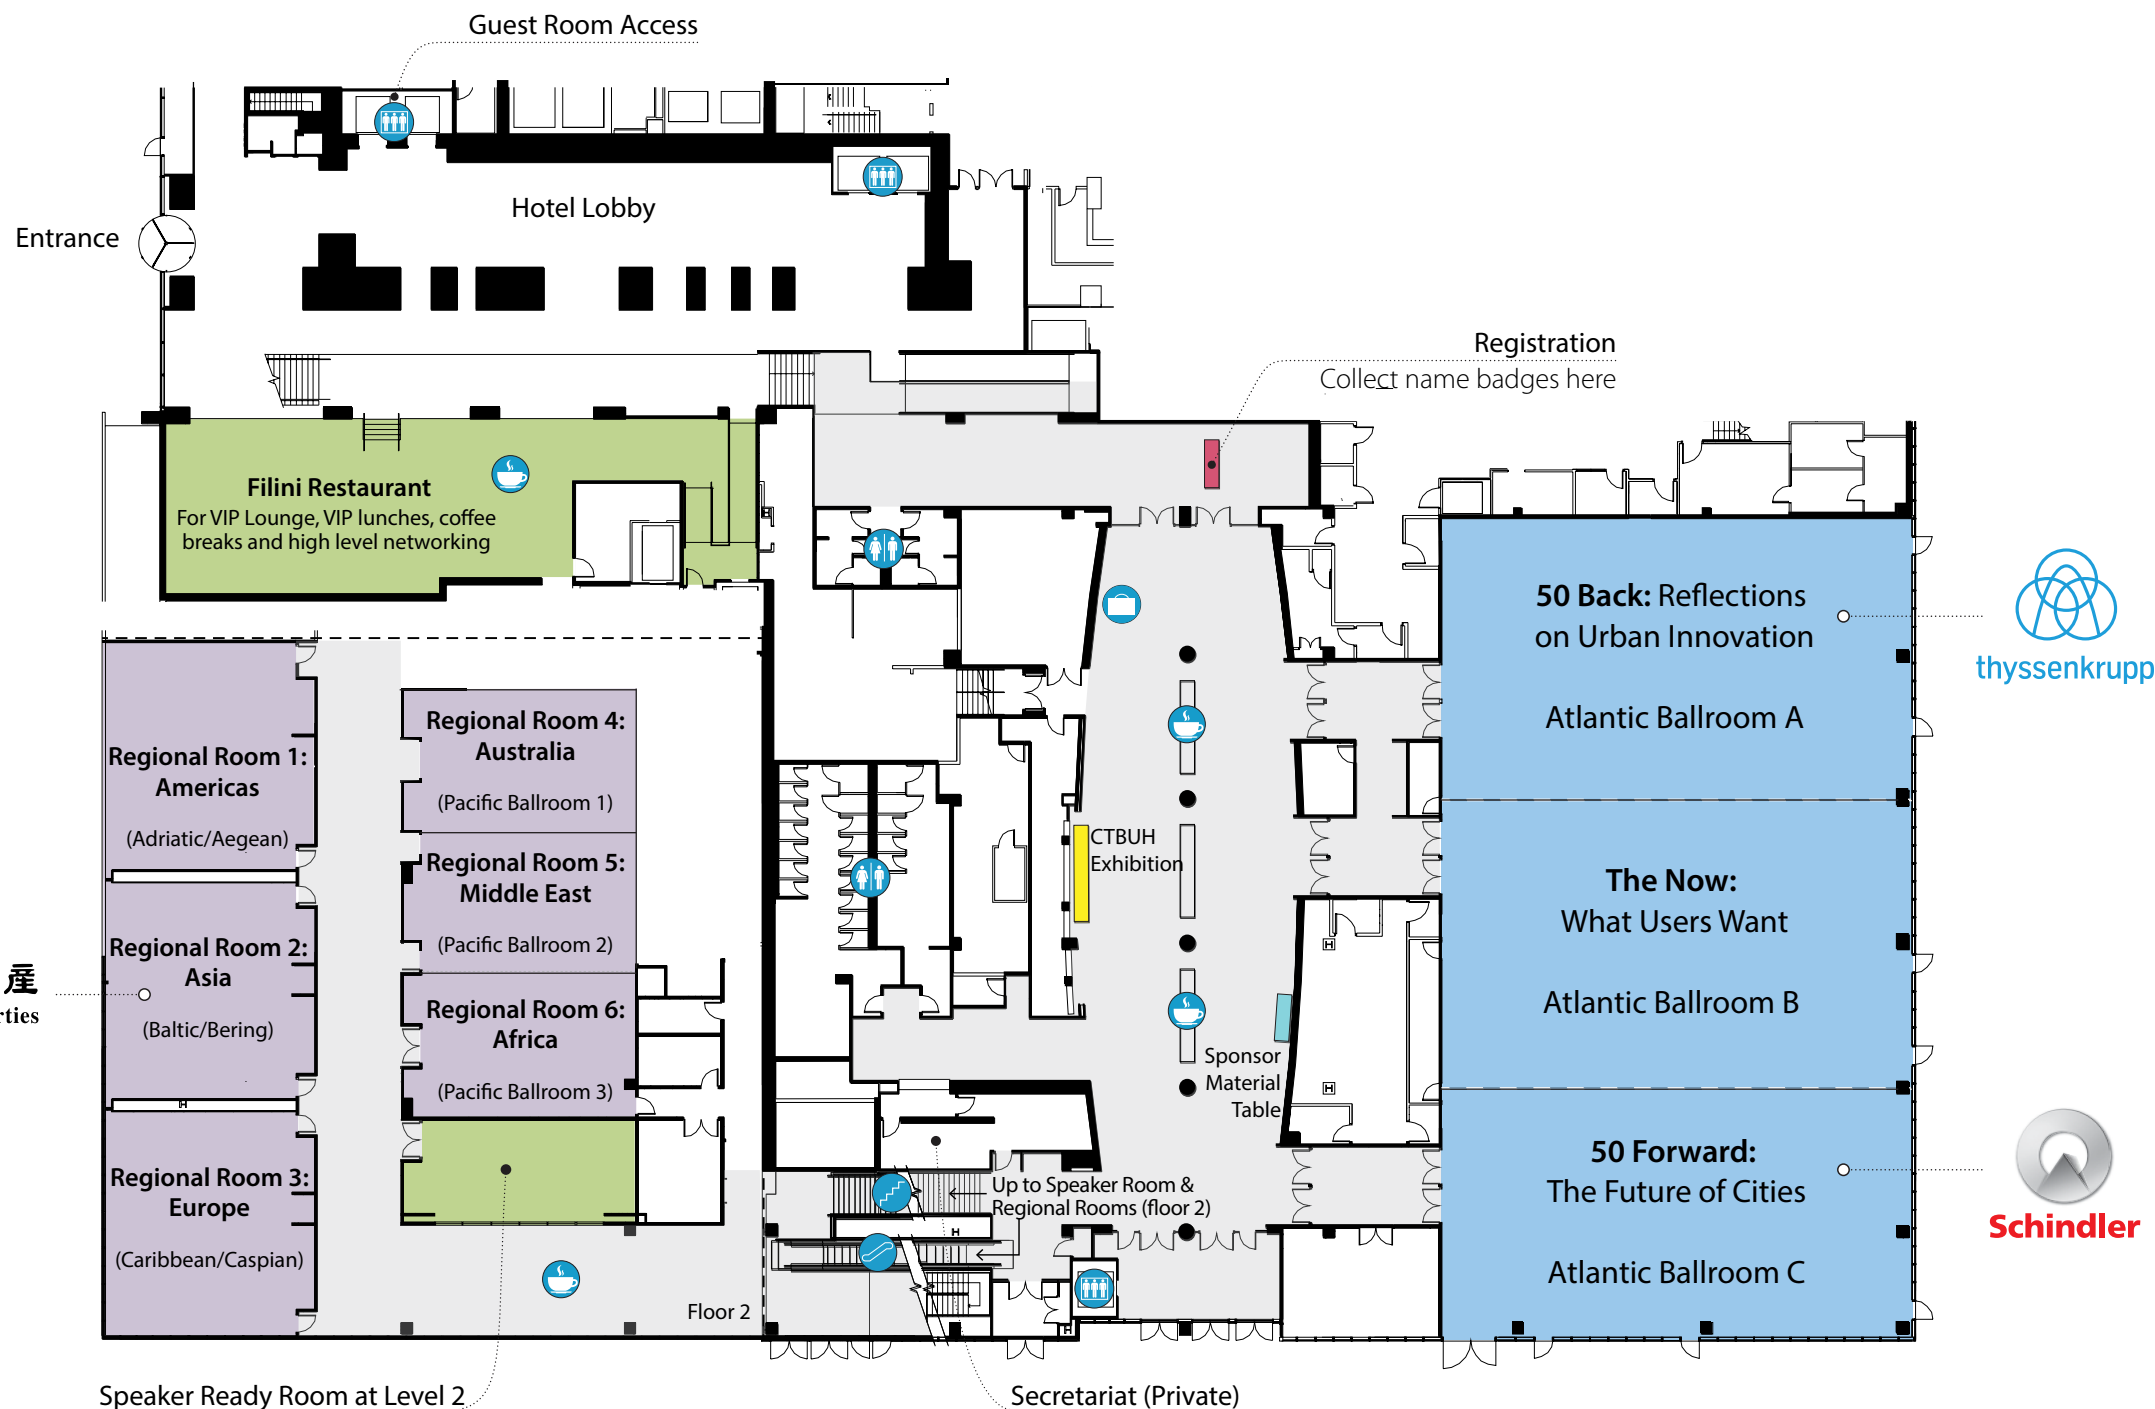

Radisson Blu at the Aqua Tower Venue Plan

Key:

-  3 Ballrooms
-  6 Regional Rooms
-  Coffee/Lunch Station
-  Delegate Bag/
Material Pick-Up
-  Elevators
-  Escalator
-  Stairs
-  Toilets

新鴻基地產
 Sun Hung Kai Properties

Speaker Ready Room at Level 2
 For the use of all speakers & session chairs.

 thyssenkrupp

 Schindler