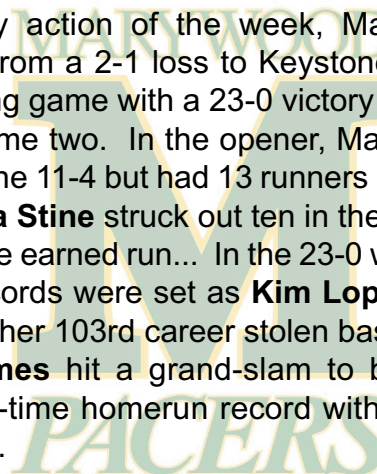

Marywood Pacers (7-11, 5-1 CSAC)

In its only action of the week, Marywood rebounded from a 2-1 loss to Keystone College in the opening game with a 23-0 victory over the Giants in game two. In the opener, Marywood out-hit Keystone 11-4 but had 13 runners left on base. **Alexandra Stine** struck out ten in the loss, allowing just one earned run... In the 23-0 win, two new school records were set as **Kim Lope** set a new mark with her 103rd career stolen base and **Ashley Dommes** hit a grand-slam to break Marywood's all-time homerun record with the 18th of her career.