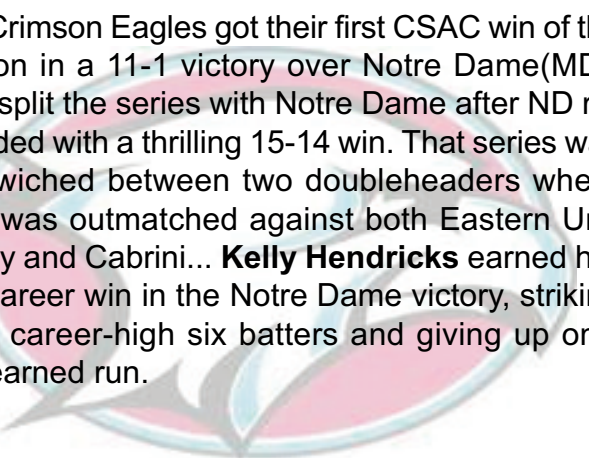

Philadelphia Biblical Crimson Eagles (2-14, 1-7 CSAC)

The Crimson Eagles got their first CSAC win of the season in a 11-1 victory over Notre Dame(MD). PBU split the series with Notre Dame after ND responded with a thrilling 15-14 win. That series was sandwiched between two doubleheaders where PBU was outmatched against both Eastern University and Cabrini... **Kelly Hendricks** earned her first career win in the Notre Dame victory, striking out a career-high six batters and giving up only one earned run.