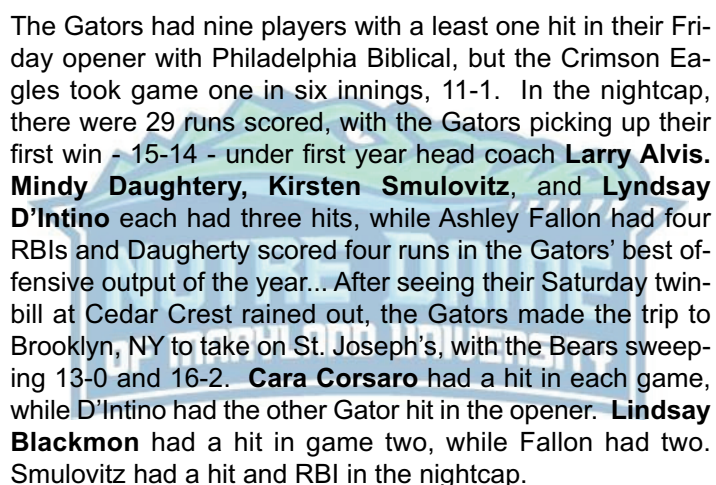

Notre Dame of MD Gators (1-7, 1-5 CSAC)

The Gators had nine players with a least one hit in their Friday opener with Philadelphia Biblical, but the Crimson Eagles took game one in six innings, 11-1. In the nightcap, there were 29 runs scored, with the Gators picking up their first win - 15-14 - under first year head coach **Larry Alvis**. **Mindy Daugherty**, **Kirsten Smulovitz**, and **Lyndsay D'Intino** each had three hits, while Ashley Fallon had four RBIs and Daugherty scored four runs in the Gators' best offensive output of the year... After seeing their Saturday twin-bill at Cedar Crest rained out, the Gators made the trip to Brooklyn, NY to take on St. Joseph's, with the Bears sweeping 13-0 and 16-2. **Cara Corsaro** had a hit in each game, while D'Intino had the other Gator hit in the opener. **Lindsay Blackmon** had a hit in game two, while Fallon had two. Smulovitz had a hit and RBI in the nightcap.