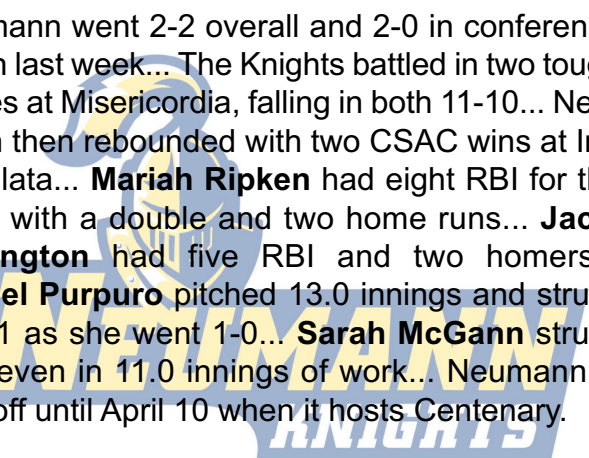

Neumann Knights (8-10, 6-2 CSAC)

Neumann went 2-2 overall and 2-0 in conference action last week... The Knights battled in two tough games at Misericordia, falling in both 11-10... Neumann then rebounded with two CSAC wins at Immaculata... **Mariah Ripken** had eight RBI for the week with a double and two home runs... **Jacki Herrington** had five RBI and two homers... **Rachel Purpuro** pitched 13.0 innings and struck out 11 as she went 1-0... **Sarah McGann** struck out seven in 11.0 innings of work... Neumann is now off until April 10 when it hosts Centenary.