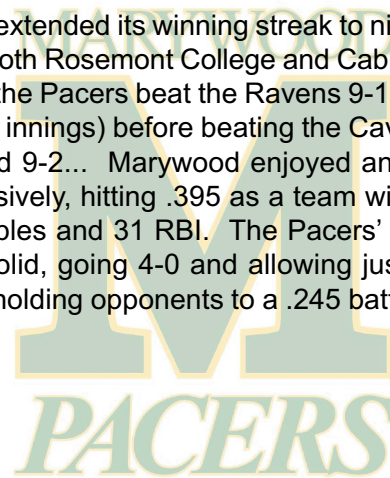

Marywood Pacers (15-11, 13-1 CSAC)

Marywood extended its winning streak to nine games by sweeping both Rosemont College and Cabrini College... On Friday, the Pacers beat the Ravens 9-1 (4.5 innings) and 11-3 (6 innings) before beating the Cavaliers Saturday 6-1 and 9-2... Marywood enjoyed an outstanding week offensively, hitting .395 as a team with eight doubles, six triples and 31 RBI. The Pacers' pitching staff was also solid, going 4-0 and allowing just six earned runs while holding opponents to a .245 batting average.