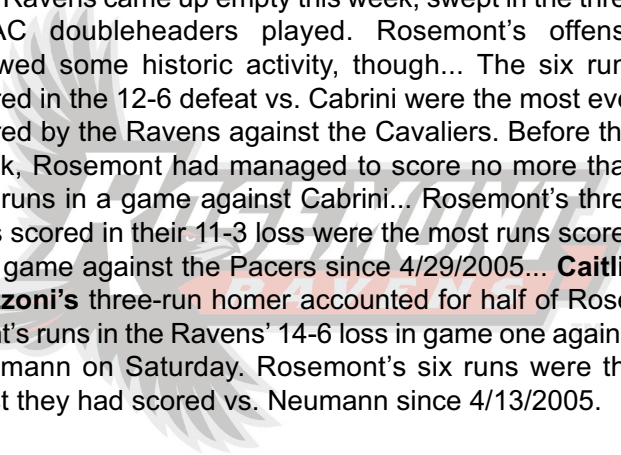

Rosemont Ravens (4-20, 2-12 CSAC)

The Ravens came up empty this week, swept in the three CSAC doubleheaders played. Rosemont's offense showed some historic activity, though... The six runs scored in the 12-6 defeat vs. Cabrini were the most ever scored by the Ravens against the Cavaliers. Before this week, Rosemont had managed to score no more than two runs in a game against Cabrini... Rosemont's three runs scored in their 11-3 loss were the most runs scored in a game against the Pacers since 4/29/2005... **Caitlin Mazzoni's** three-run homer accounted for half of Rosemont's runs in the Ravens' 14-6 loss in game one against Neumann on Saturday. Rosemont's six runs were the most they had scored vs. Neumann since 4/13/2005.