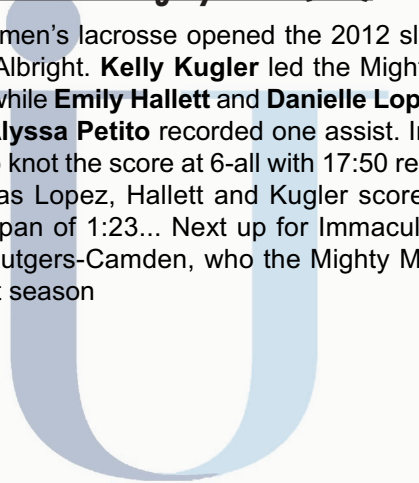

Immaculata Mighty Macs (0-1)

Immaculata women's lacrosse opened the 2012 slate with an 8-7 loss to Albright. **Kelly Kugler** led the Mighty Macs with a hat trick while **Emily Hallett** and **Danielle Lopez** each scored twice. **Alyssa Petito** recorded one assist. Immaculata was able to knot the score at 6-all with 17:50 remaining in the contest as Lopez, Hallett and Kugler scored three goals all in a span of 1:23... Next up for Immaculata is a meeting with Rutgers-Camden, who the Mighty Macs defeated 13-8 last season