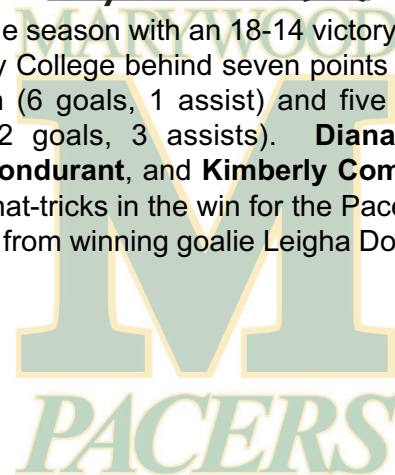

Marywood Pacers (1-0)

Opened the season with an 18-14 victory over Mount Saint Mary College behind seven points from **Taylor McKeown** (6 goals, 1 assist) and five from Sarah Caughy (2 goals, 3 assists). **Diana D'Achille**, **Brooke Bondurant**, and **Kimberly Commisso** also recorded hat-tricks in the win for the Pacers, who got five saves from winning goalie Leigha Dolcemascolo.