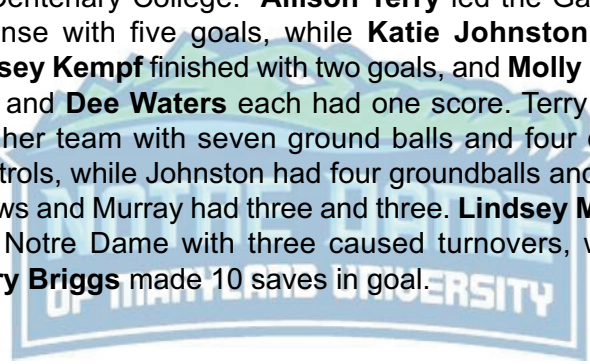

Notre Dame of MD Gators (2-4, 1-1 CSAC)

In their only game of the week, Notre Dame fell 21-11 at Centenary College. **Allison Terry** led the Gators' offense with five goals, while **Katie Johnston** and **Kelsey Kempf** finished with two goals, and **Molly Murray** and **Dee Waters** each had one score. Terry also led her team with seven ground balls and four draw controls, while Johnston had four groundballs and two draws and Murray had three and three. **Lindsey Miller** led Notre Dame with three caused turnovers, while **Mary Briggs** made 10 saves in goal.