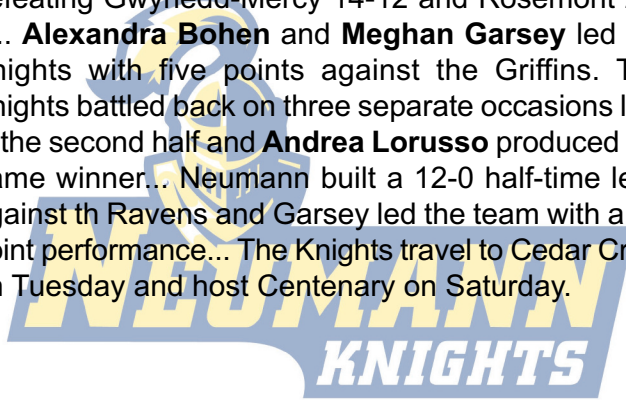

Neumann Knights (6-1, 2-0 CSAC)

Neumann picked up two conference wins this week, defeating Gwynedd-Mercy 14-12 and Rosemont 20-3... **Alexandra Bohlen** and **Meghan Garsey** led the Knights with five points against the Griffins. The Knights battled back on three separate occasions late in the second half and **Andrea Lorusso** produced the game winner... Neumann built a 12-0 half-time lead against the Ravens and Garsey led the team with a six point performance... The Knights travel to Cedar Crest on Tuesday and host Centenary on Saturday.