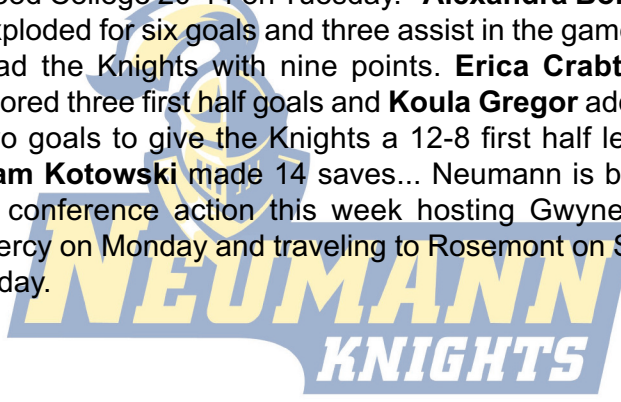

Neumann Knights (4-1, 0-0 CSAC)

Neumann won its only game of the week, topping Hood College 20-14 on Tuesday. **Alexandra Bohan** exploded for six goals and three assist in the game to lead the Knights with nine points. **Erica Crabtree** scored three first half goals and **Koula Gregor** added two goals to give the Knights a 12-8 first half lead. **Sam Kotowski** made 14 saves... Neumann is back in conference action this week hosting Gwynedd-Mercy on Monday and traveling to Rosemont on Saturday.