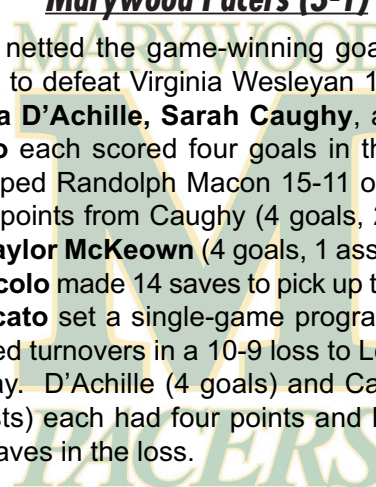

Marywood Pacers (3-1)

Marywood netted the game-winning goal with just 47 second left to defeat Virginia Wesleyan 13-12 on Monday. **Diana D'Achille**, **Sarah Caughy**, and **Kimberly Commisso** each scored four goals in the win... The Pacers topped Randolph Macon 15-11 on Wednesday behind six points from Caughy (4 goals, 2 assists) and five from **Taylor McKeown** (4 goals, 1 assist) as **Leigha Dolcemascolo** made 14 saves to pick up the win... **Lauren Indelicato** set a single-game program record with eight caused turnovers in a 10-9 loss to Lebanon Valley on Saturday. D'Achille (4 goals) and Caughy (1 goal, three assists) each had four points and Dolcemascolo made 16 saves in the loss.