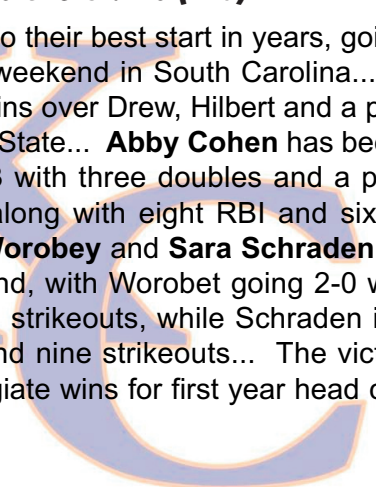

Keystone Giants (4-0)

The Giants are off to their best start in years, going 4-0 in their opening weekend in South Carolina... The Giants picked up wins over Drew, Hilbert and a pair of wins over Johnson State... **Abby Cohen** has been on a tear, batting .643 with three doubles and a pair of home runs to go along with eight RBI and six runs scored. **Karissa Worobey** and **Sara Schraden** have strong on the mound, with Worobet going 2-0 with a 0.93 ERA and nine strikeouts, while Schraden is 2-0 with a 1.46 ERA and nine strikeouts... The victories were the first collegiate wins for first year head coach **Karly Evans**.