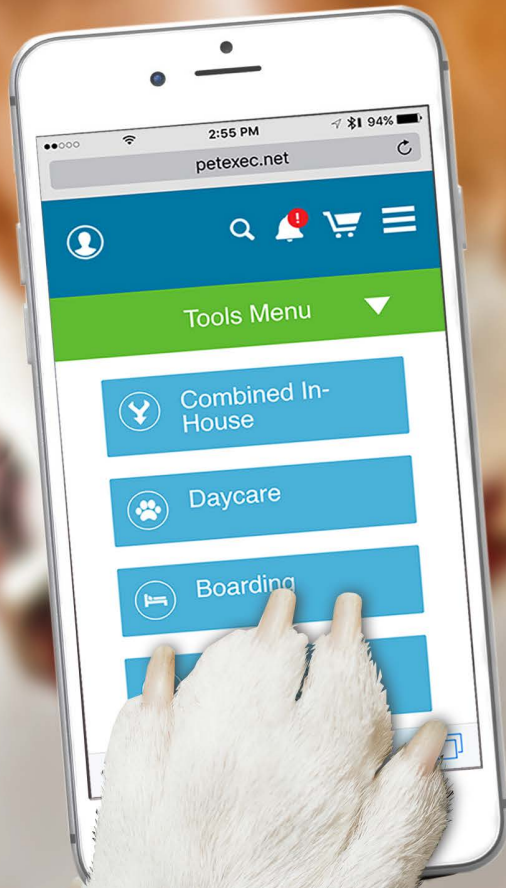

Get Your Paws
Wet Today!

www.petexec.net

Join our pack...
You'll never look back!

BARK TO US TODAY

1.888.738.3935
INFO@PETEXEC.NET
PETEXEC.NET

Copyright PetExec, Inc. All Rights Reserved

You are
in for a
Big Treat!
PetExec 3.1

Experience PetExec 3.1

Pawsome on all computers, tablets & smartphones!

Experience responsive design plus more features to enhance management of your pet daycare, boarding, grooming, training, associated services & retail business.

Only the best will do for our Pack!

The PetExec team brings ten years of experience along with a passion for bringing the very latest technology to our savvy pack. These exciting enhancements to an already amazing system are sure to cause spontaneous tail wagging.

Get Ready to Experience PetExec 3.1

-  **Open API** (Application Programmer Interface)
Integrate most owner side functionality & calendars!
-  **Report Additions**—Billing comparison chart, stats by service type comparison chart and more details to several current reports.
-  **Owner Portal**—Allows clients to make deposits*, purchase packages*, schedule additional services and add products/services to a boarding when scheduling.
**With integrated credit card processing.*
-  **Boarding Features**—Ability to add products and services to a boarding as an “add-on”. Simply click to add to shopping cart. Add a “wait list”, “requested”, and “pending deposit” boarding status to manage your reservations.
-  **Template Colors**—12 new color schemes.
-  **Calendar**—Improved design with increased options.
-  **Clover Mini** integration.
-  **Plus** over 50 amazing features and functions.