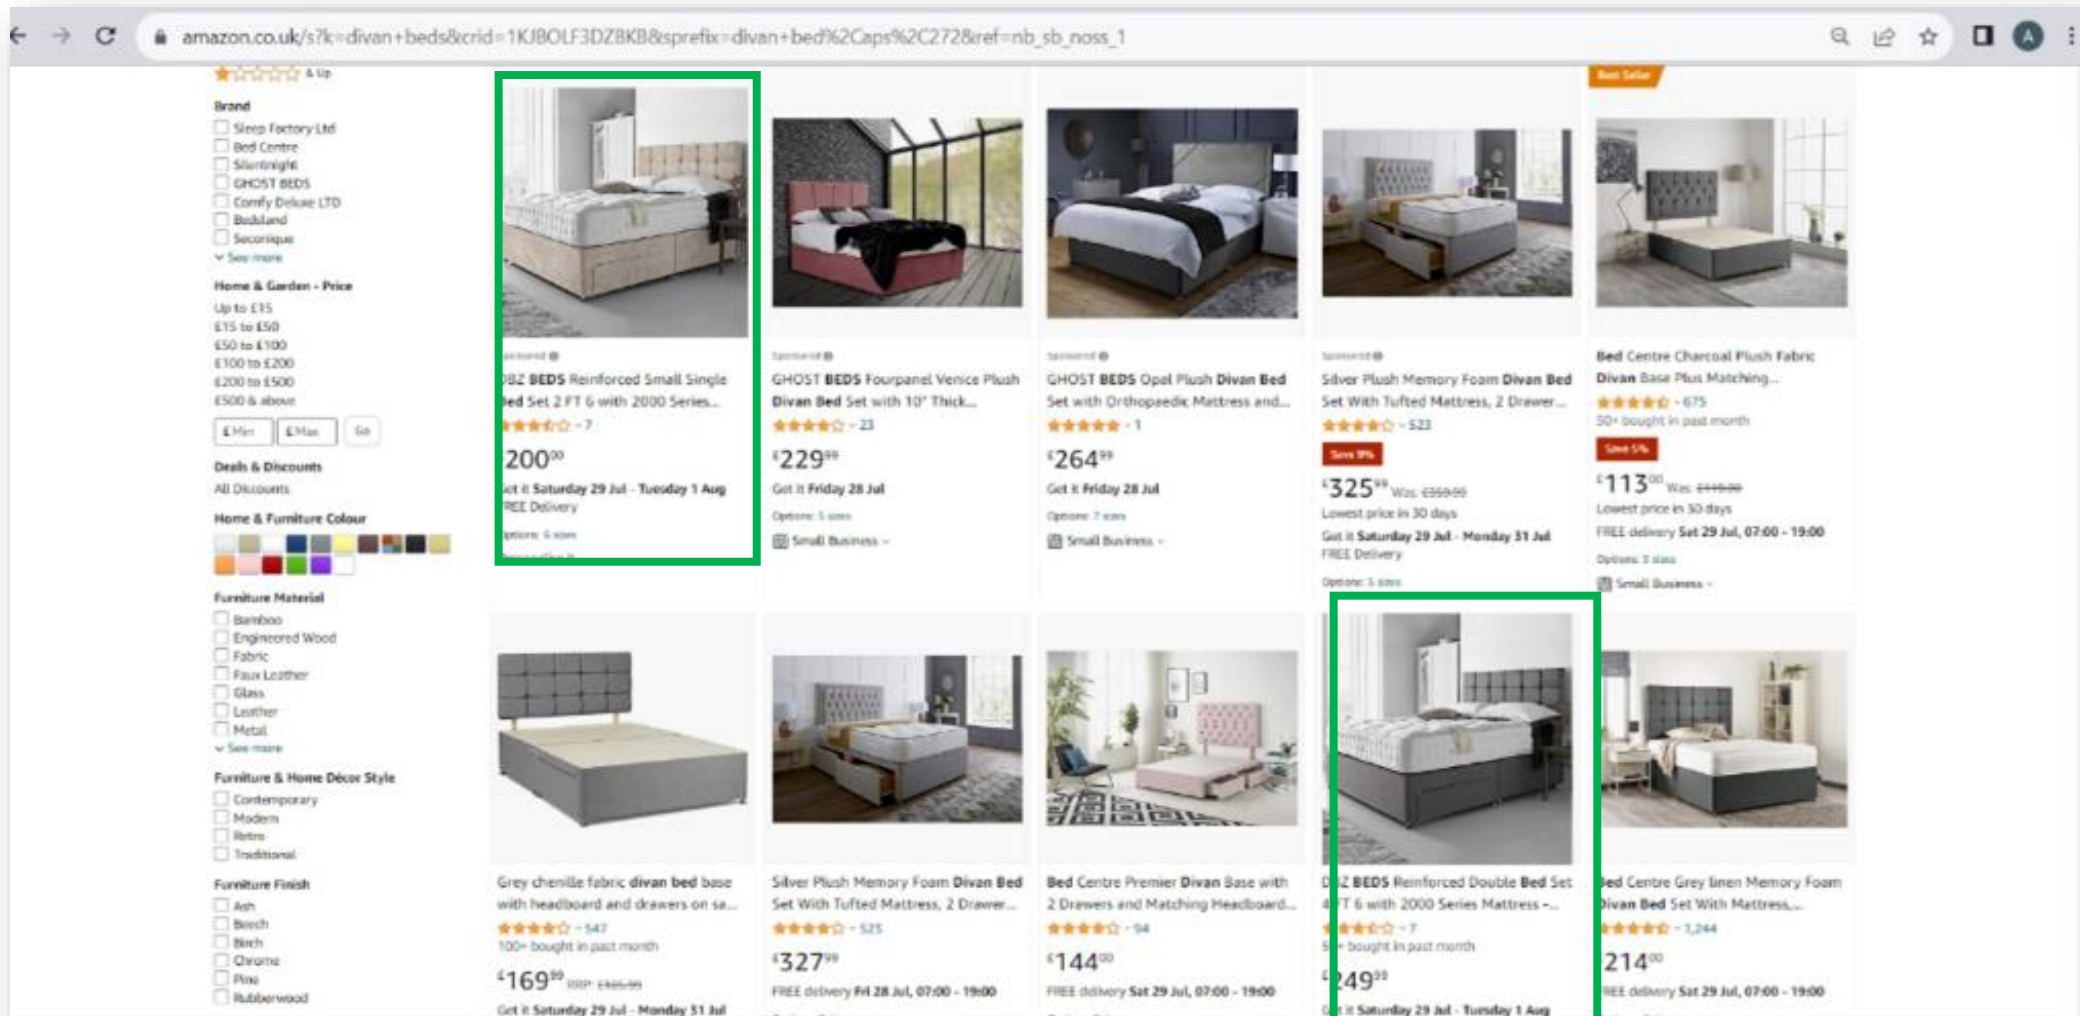

Amazon.de

Amazon.co.uk

Shipping service

Premium

Ranking and Revenue

As a result of advertising our products got ranked on 4th Position of Page 1 Its on the main keyword Divan Beds which help recurring huge revenue.

Ranking and Revenue

As a result of advertng our products got ranked on 4th Position of Page 1 Its on the main keyword Divan Beds which help recurring huge revenue.

JungleScout

Average Monthly Sales: --- Average Revenue: **£28,872** Average Price: **£267.14** Average No. of Ratings: **234** Opportunity Score: ---