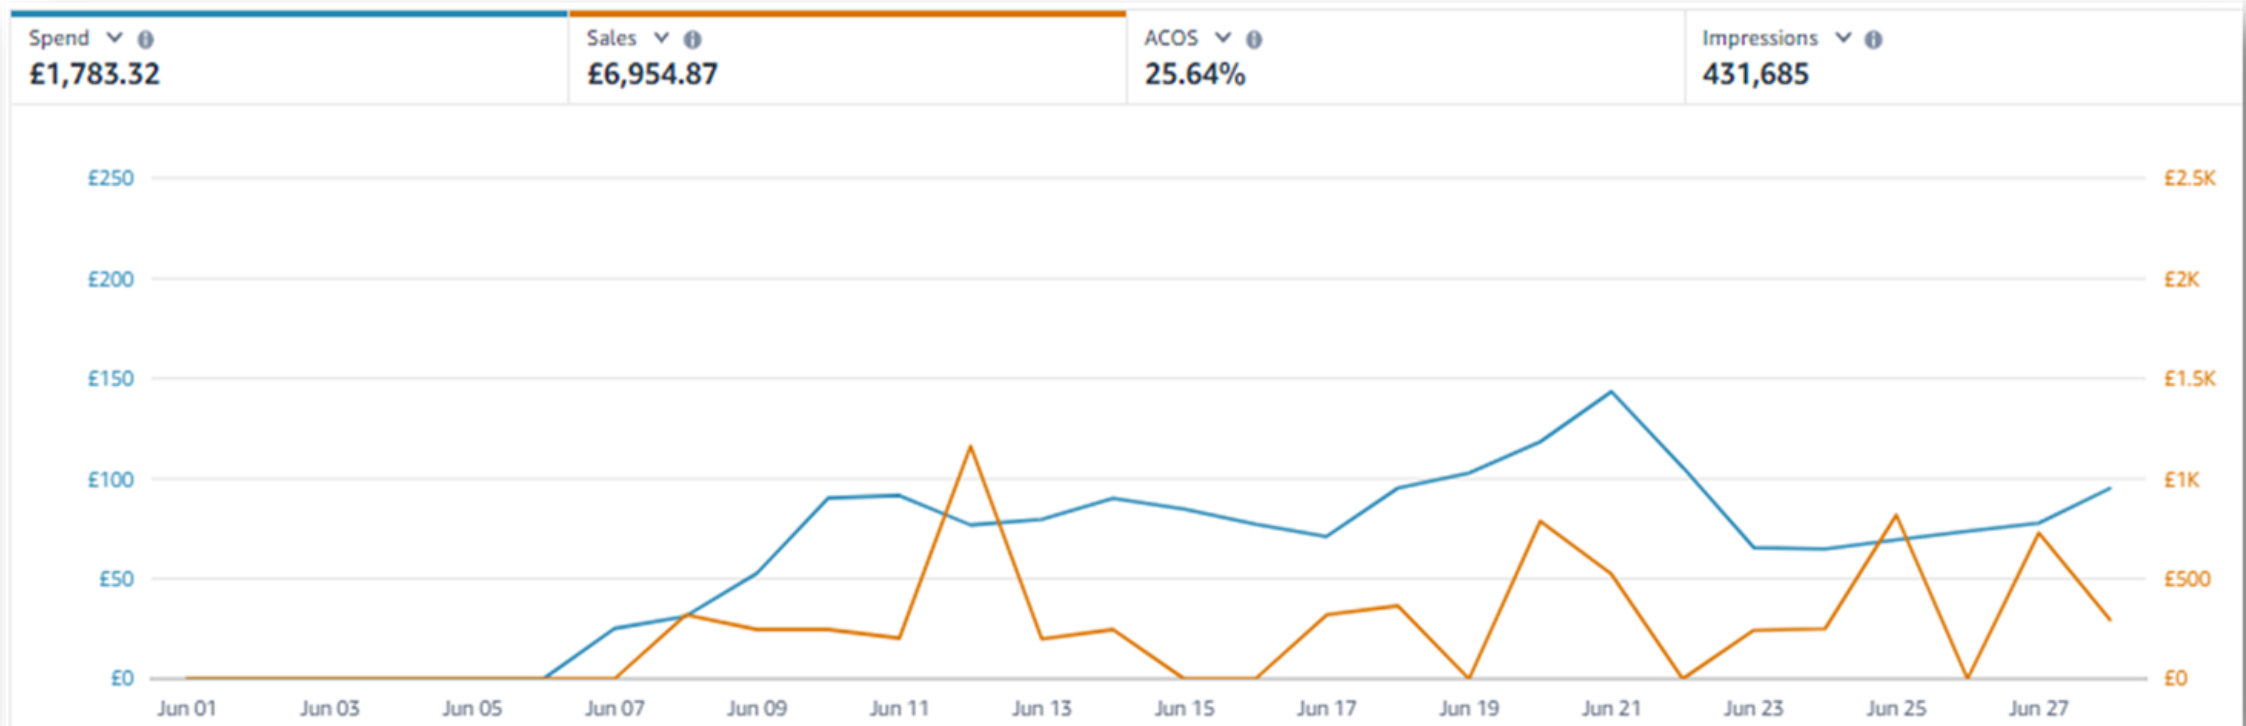

PPC advertising Started in June and we started our initial Sales