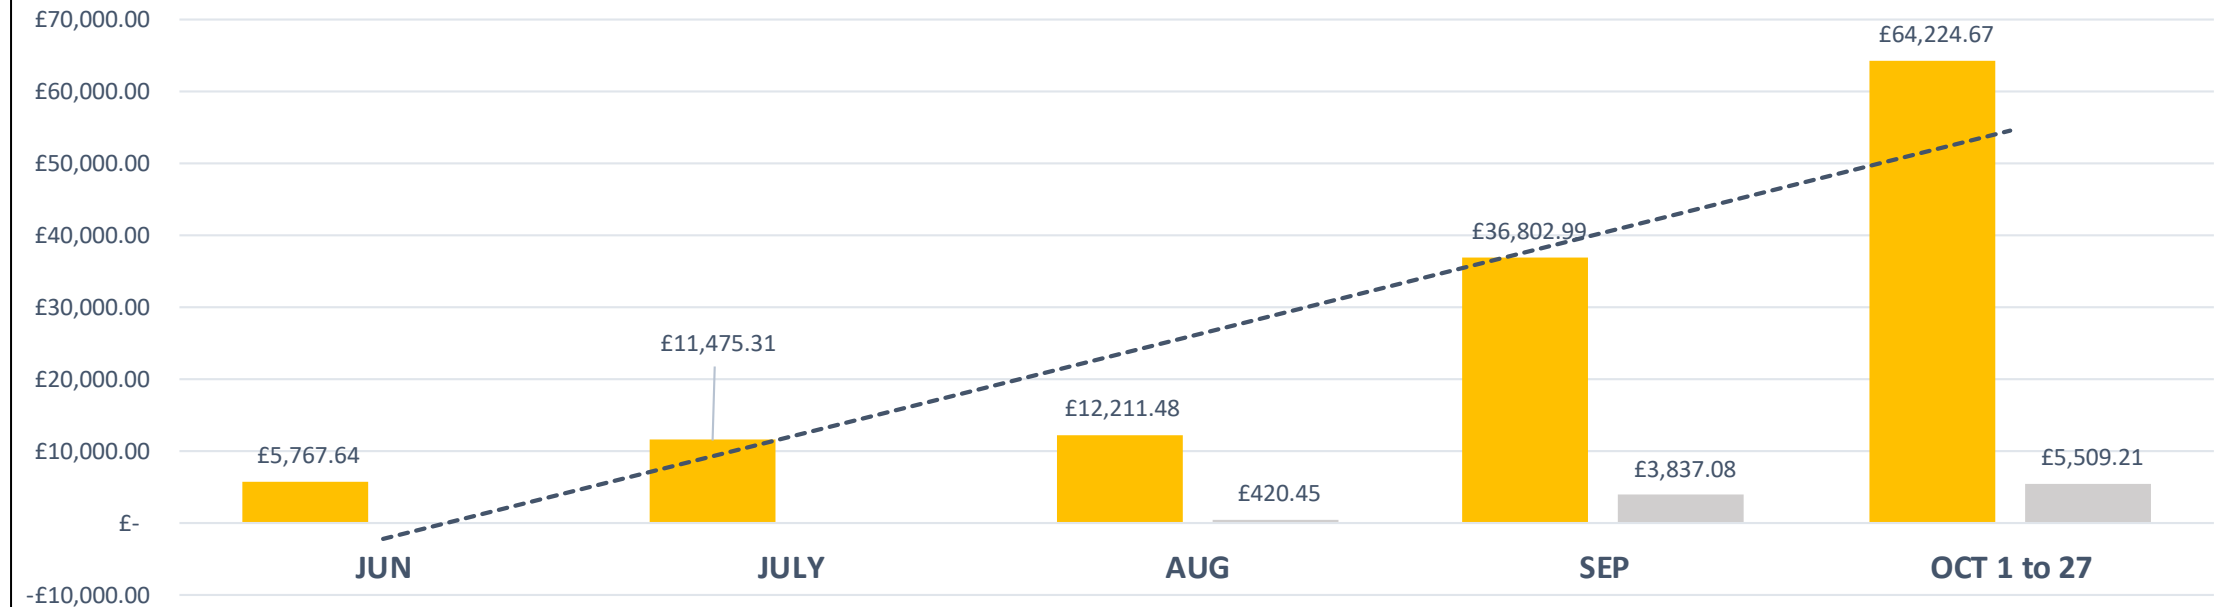

SKU which are optimized and advertised are review separately

Monthly Sales Trend 2022

Month	Units Sold	Total Sales	PPC Spending	PPC Sales	Organic Sales	ACOS	TACOS
JUN	36	£ 5,767.64			£ 5,767.64		
JULY	68	£ 11,475.31			£ 11,475.31		
AUG	85	£ 12,211.48	£ 420.45	£ 1,108.18	£ 11,103.30	38%	3%
SEP	312	£ 36,802.99	£ 3,837.08	£ 19,338.40	£ 17,464.59	20%	10%
OCT 1 to 27	557	£ 64,224.67	£ 5,509.21	£ 23,655.06	£ 40,569.61	23%	9%

Sales Vs Expense