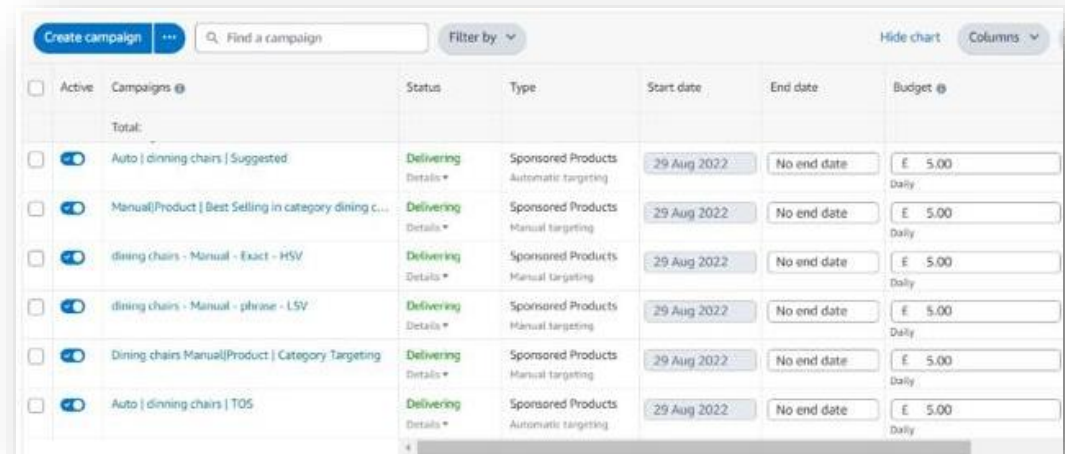

PPC Advertising Campaign :

PPC structure created to add campaigns accordingly. Multiple Campaigns are added on same SKU with different bidding and budgeting strategy

PPC campaigns launching on Console

Budget	Phrase	Search Volume	Campaign Name	Bidding Strategy
1	dining chairs	21629	dining chairs - Manual - Exact - HSV	Suggested Bid
2	dining chair	1990		
3	chairs for dining room	964		
4	dining chairs set of 2	833		
1	dinning chairs	346		
2	2 dining chairs	296	dining chairs - Manual - phrase - LSV	Suggested Bid
3	dinning chairs pack of 2	265		
4	dining chsirs	247		
5	dinning chair	184		
1	B08W29D1TS		Product Best Selling in category dini	Suggested Bid
2	B084DRP77X			
3	B09ZJ1D7SH			
4	B08FD58BFR			
5	B09FY5L35P			
6	B07BRH1HSJ			
7	B09GL6PQMG			
8	B08BF6BLMW			
9	B095S2QS46			
10	B07358N7GD			
1	Brand Defense Campaigns		Manual Brand Campaigns	Low Bid
2	ASIN defense Campaigns			
3	Bradn Attack Camapigns			
1	Category Targeting		Manual Product Category Targeting	Suggested bid
	Home & Kitchen > Furniture > Dining Room Furniture > Dining Chairs			
1	Auto PPC Campaings		Auto dining chairs Suggested	Suggested Bid
2		Auto dining chairs Lowest Bids	Lowest Bid	
3		Auto dining chairs TOS	Lowest Bid with hight TOS	