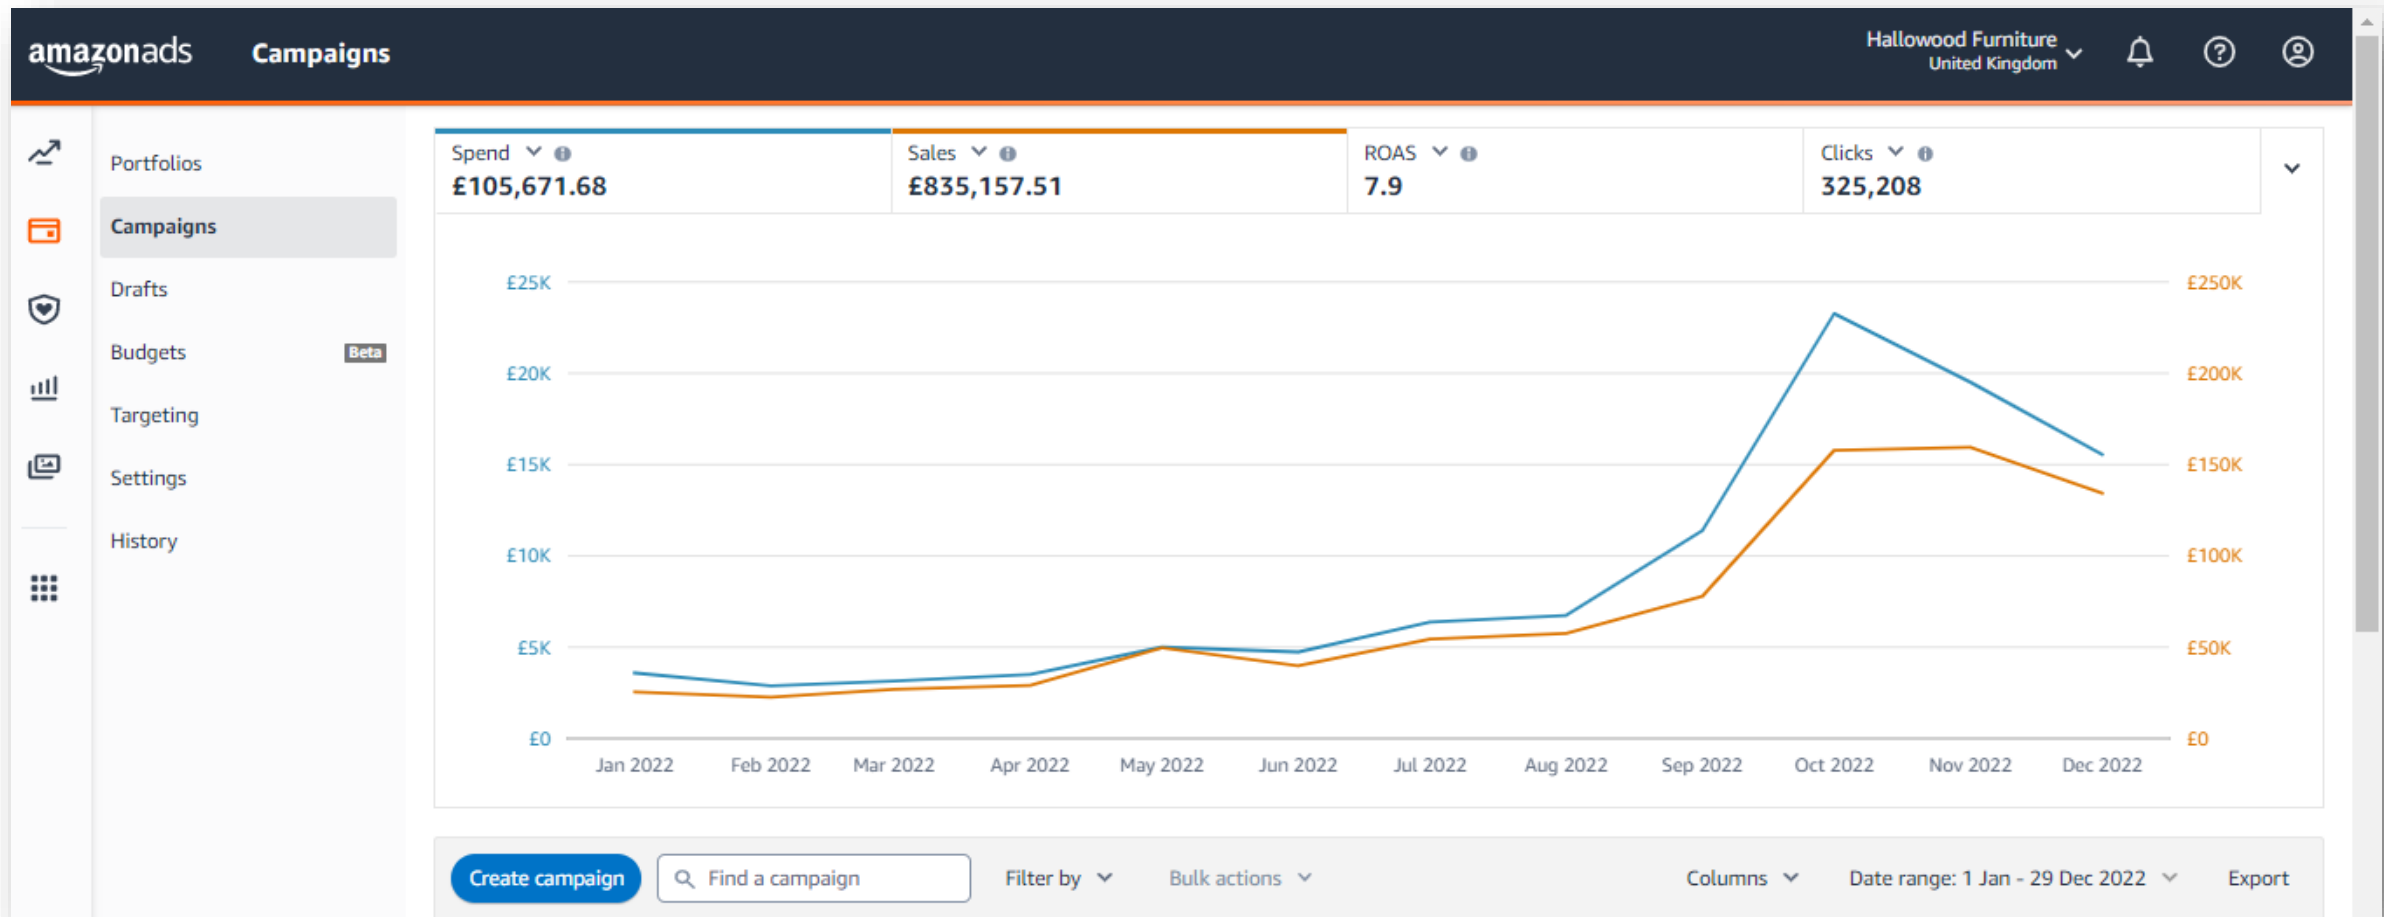

PPC improvement: A step Improvement Curve