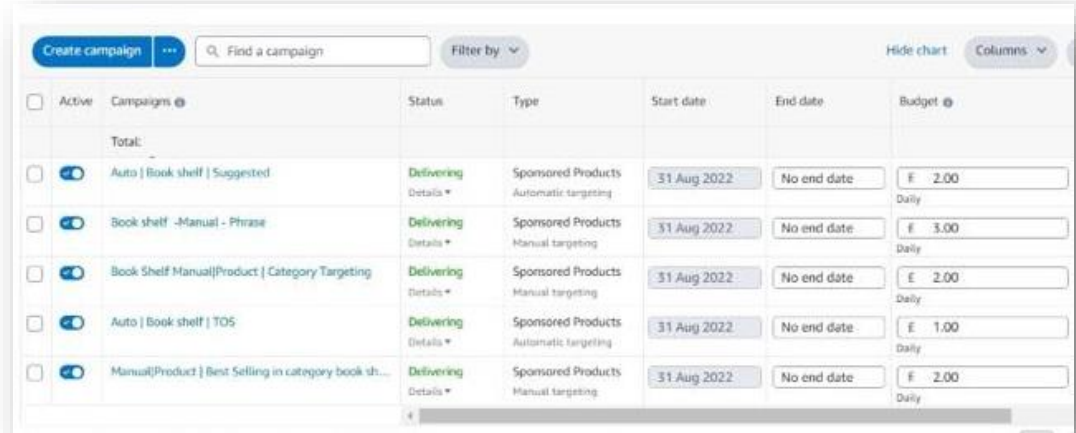

PPC Advertising Campaign :

PPC structure created to add campaigns accordingly. Multiple Campaigns are added on same SKU with different bidding and budgeting strategy

PPC campaigns launching on Console

Budget	Phrase	Search Volume	Campaign Name	Bidding Strategy
1	dining chairs	21629	dining chairs - Manual - Exact - HSV	Suggested Bid
2	dining chair	1990		
3	chairs for dining room	964		
4	dining chairs set of 2	833		
1	dinning chairs	346		
2	2 dining chairs	296	dining chairs - Manual - phrase - LSV	Suggested Bid
3	dinning chairs pack of 2	265		
4	dining chsirs	247		
5	dinning chair	184		
1	B08W29D1TS		Product Best Selling in category dini	Suggested Bid
2	B084DRP77X			
3	B09ZJ1D7SH			
4	B08FD58BFR			
5	B09FY5L35P			
6	B07BRH1HSJ			
7	B09GL6PQMG			
8	B08BF6BLMW			
9	B095S2QS46			
10	B07358N7GD			
1	Brand Defense Campaigns		Manual Brand Campaigns	Low Bid
2	ASIN defense Campaigns			
3	Bradn Attack Camapigns			
1	Category Targeting		Manual Product Category Targeting	Suggested bid
	Home & Kitchen > Furniture > Dining Room Furniture > Dining Chairs			
1	Auto PPC Campaings		Auto dining chairs Suggested	Suggested Bid
2		Auto dining chairs Lowest Bids	Lowest Bid	
3		Auto dining chairs TOS	Lowest Bid with hight TOS	