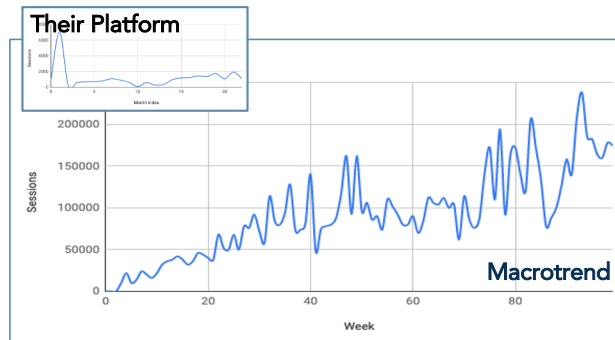

# Bigger Results in 24 months...

**Over 22 million  
in traffic**

30% of all organic traffic  
15% MoM growth over 2 yrs

**Over 9 million  
in traffic**

9.2 million in traffic over 22 mos  
13% MoM growth over 2 yrs

**Over 6 million  
in traffic**

25% of all organic traffic  
28% MoM growth over 2 yrs