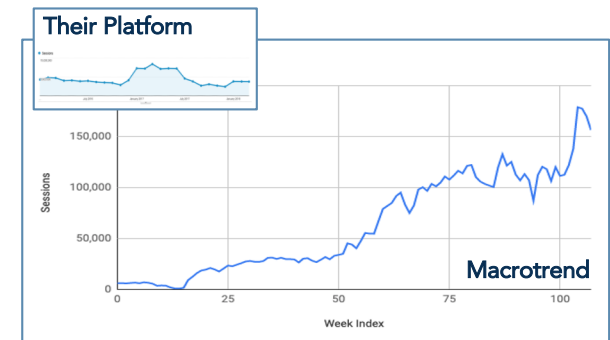

# Bigger Results in 24 months...

**Over 22 million  
in traffic**

30% of all organic traffic  
15% MoM growth over 2 yrs

**Over 9 million  
in traffic**

9.2 million in traffic over 22 mos  
13% MoM growth over 2 yrs

**Over 6 million  
in traffic**

25% of all organic traffic  
28% MoM growth over 2 yrs