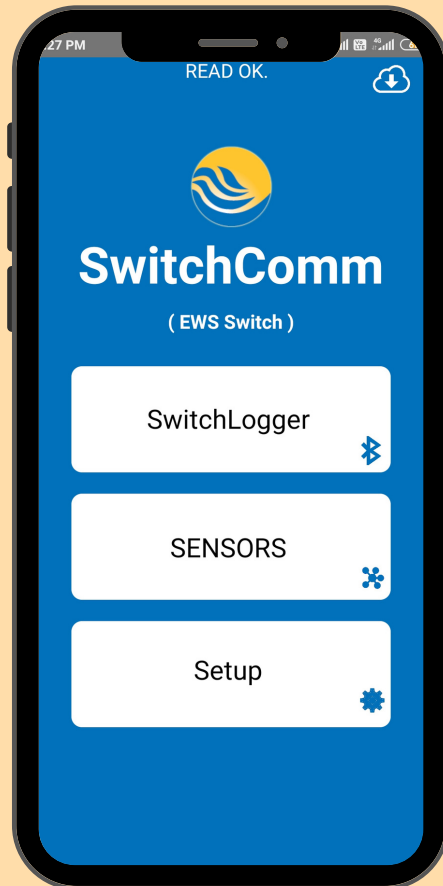

IoT App for Weather Monitoring

AIoT

LE

IoT

Pyther
Innovations

vivek.singhwal@pyther.com

www.mobiapps.in, www.pyther.com

+91 97242 32340

Overview

Elect Switch is a Bluetooth-connected application that can display all of the different categories measured by the meter. There is a switch logger that displays information about the electric meter, such as refresh/read, settings, serial number, IMEI number, battery level, fault or malfunction, modes, warning source, Modbus baud rate, and parity. The Elect Switch program will also tell you which sensors are connected to this chip. It is capable of displaying any meter fault or malfunction.

Solution

We built the Elect Switch application, which is tailored to the needs of the customer. We recommended that they use a Bluetooth connective chip, which detects when the user is close to the meter and is integrated into the electric meter. We built a switch logger that displays every detail of the meter and allows you to adjust the chip's name by adjusting the settings. We're also assisting with bug fixes and adding significantly improved concepts to the software.

We've enabled the feature to see the sensors and how they function. A refresh and read functionality has also been introduced to ensure that the content is correctly read in the event of a malfunction. By delivering the Elect Switch mobile application, Pyther Innovation has offered the best solution and met the client's standards.