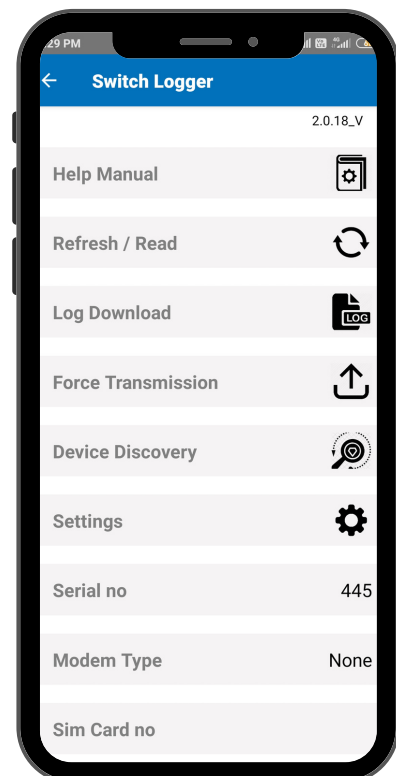

Overview

Elect Switch is a Bluetooth-connected application that can display all of the different categories measured by the meter. There is a switch logger that displays information about the electric meter, such as refresh/read, settings, serial number, IMEI number, battery level, fault or malfunction, modes, warning source, Modbus baud rate, and parity. The Elect Switch program will also tell you which sensors are connected to this chip. It is capable of displaying any meter fault or malfunction.

Solution

We built the Elect Switch application, which is tailored to the needs of the customer. We recommended that they use a Bluetooth connective chip, which detects when the user is close to the meter and is integrated into the electric meter. We built a switch logger that displays every detail of the meter and allows you to adjust the chip's name by adjusting the settings. We're also assisting with bug fixes and adding significantly improved concepts to the software.

We've enabled the feature to see the sensors and how they function. A refresh and read functionality has also been introduced to ensure that the content is correctly read in the event of a malfunction. By delivering the Elect Switch mobile application, Pyther Innovation has offered the best solution and met the client's standards.