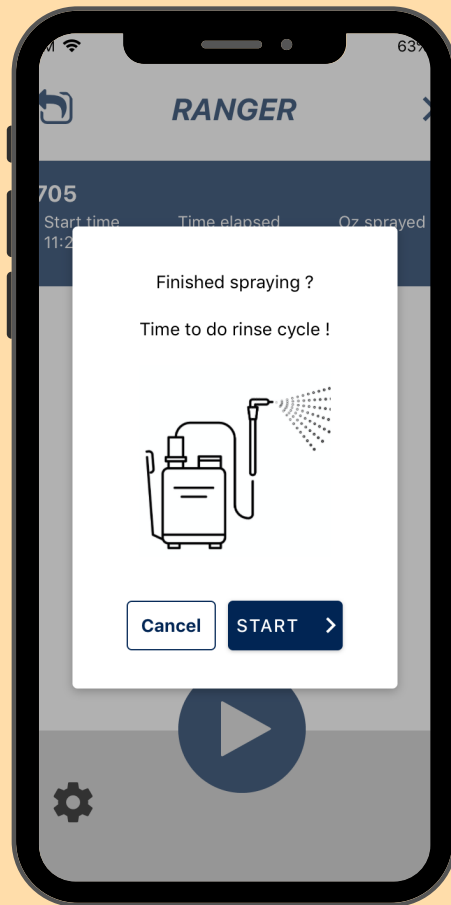

Overview

Elect Switch is a Bluetooth-connected application that can display all of the different categories measured by the meter. There is a switch logger that displays information about the electric meter, such as refresh/read, settings, serial number, IMEI number, battery level, fault or malfunction, modes, warning source, Modbus baud rate, and parity. The Elect Switch program will also tell you which sensors are connected to this chip. It is capable of displaying any meter fault or malfunction.

Its key feature is the bladder diary, which automatically produces graphs, charts, and other material for the user. The bladder Flow Monitoring system is useful for health care providers because it provides a clearer view of the bladder's actions and symptoms over time, as well as assisting urologists in their diagnosis. Pyther Innovations is constantly challenging itself to go above and beyond our clients' standards by providing cutting-edge solutions that meet their needs.

Sprayer Monitoring System

AIoT

LoRa

IoT

Pyther
Innovations

vivek.singhwal@pyther.com

www.mobiapps.in, www.pyther.com

+91 97242 32340

Overview

Sprayer machine is a portable sanitization device integrated with AIoT. It connects with a mobile app via Bluetooth and tracking of spray sessions is done within the app itself.

You can easily track your flow rate, battery level, no. of sessions, check for errors, etc. using the device and app. The spray monitoring system is useful for all the businesses that provide sanitization services, as this helps them to keep a track of the sprayers, which in turn helps in cost-saving and improves efficiency.