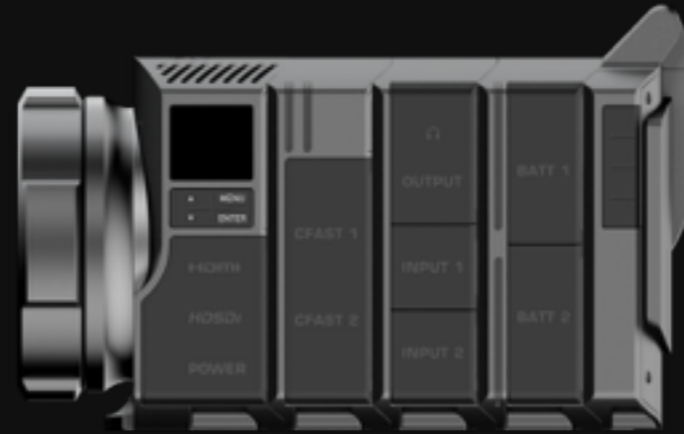

CINEMA

4K VIDEO ELEMENT

$1,399

4K STORE ELEMENT

$599

HANDLE ELEMENT

$199

LCD ELEMENT

$299

AUDIO ELEMENT

$199

POWER ELEMENT

$199

TOTAL PRICE

$2,894