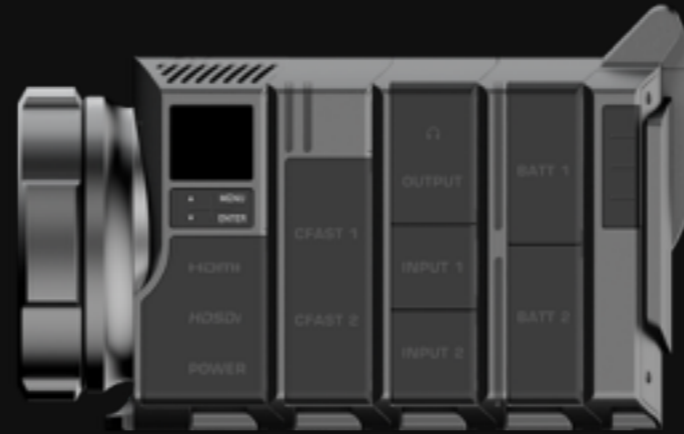

STUDIO

HD VIDEO ELEMENT

\$699

LCD ELEMENT

\$299

TOTAL PRICE

\$998

CINEMA