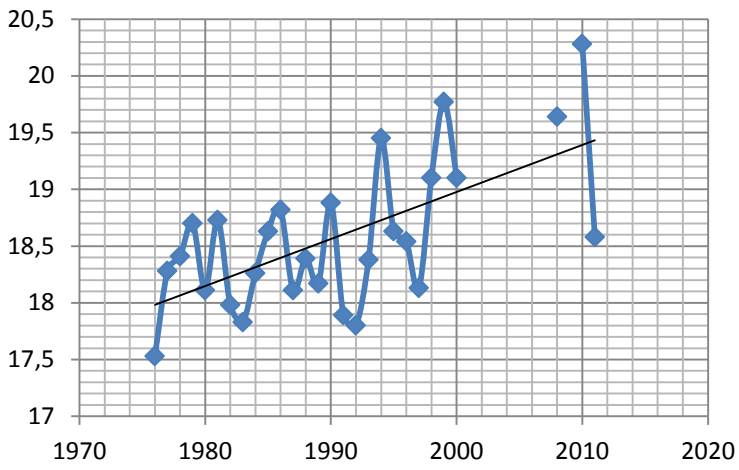

SAMOS

THASSALONIKI

GREECE