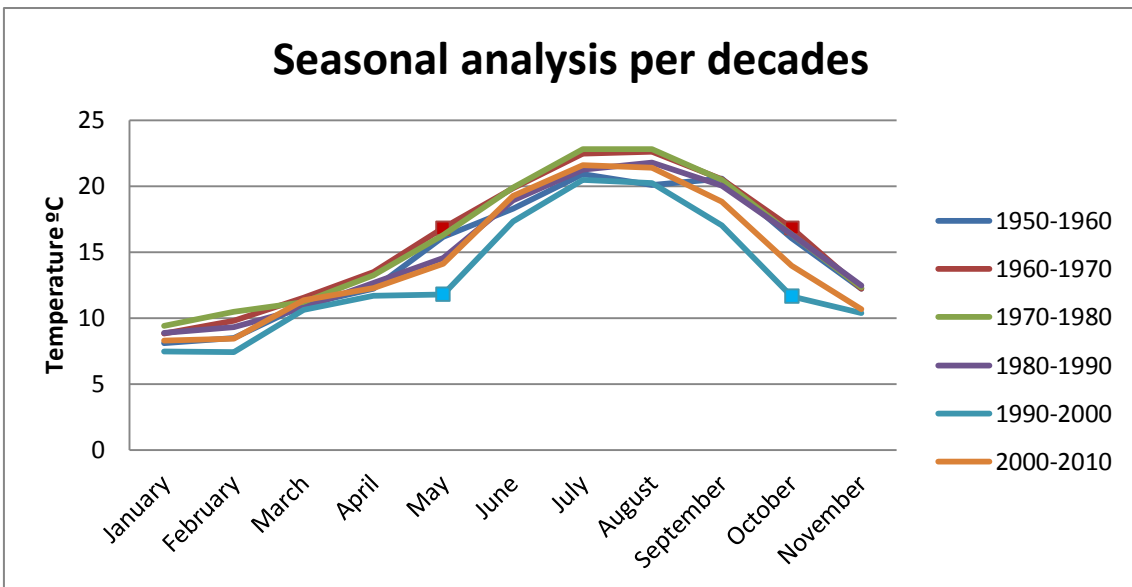

Figure 1. Seasonal Temperature Trends for 1950 to 2010 period for different regions of Spain.

Figure 2. Decadal analysis for seasonal temperature trends between 1950 and 2010.