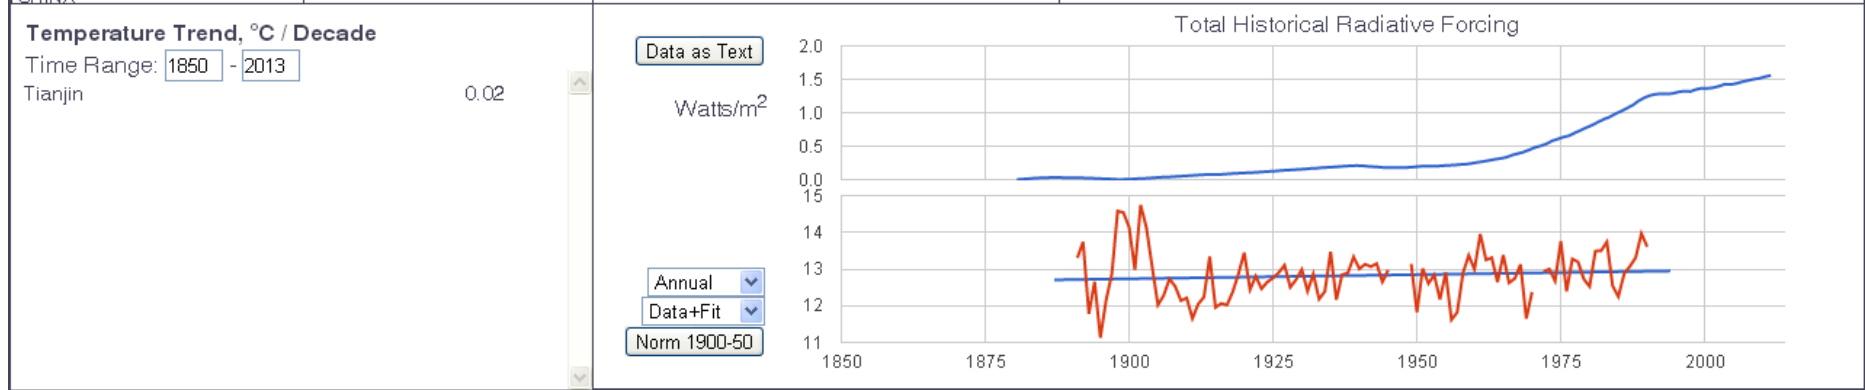

With one station selected and no model results yet, there are two ways to proceed. You can select more **Met. Station Data** records to compare with this one, or you can click on the **AR5 Models** tab to bring up results from global climate models, which will correspond approximately in location in their grids to each of the data stations you have selected here.