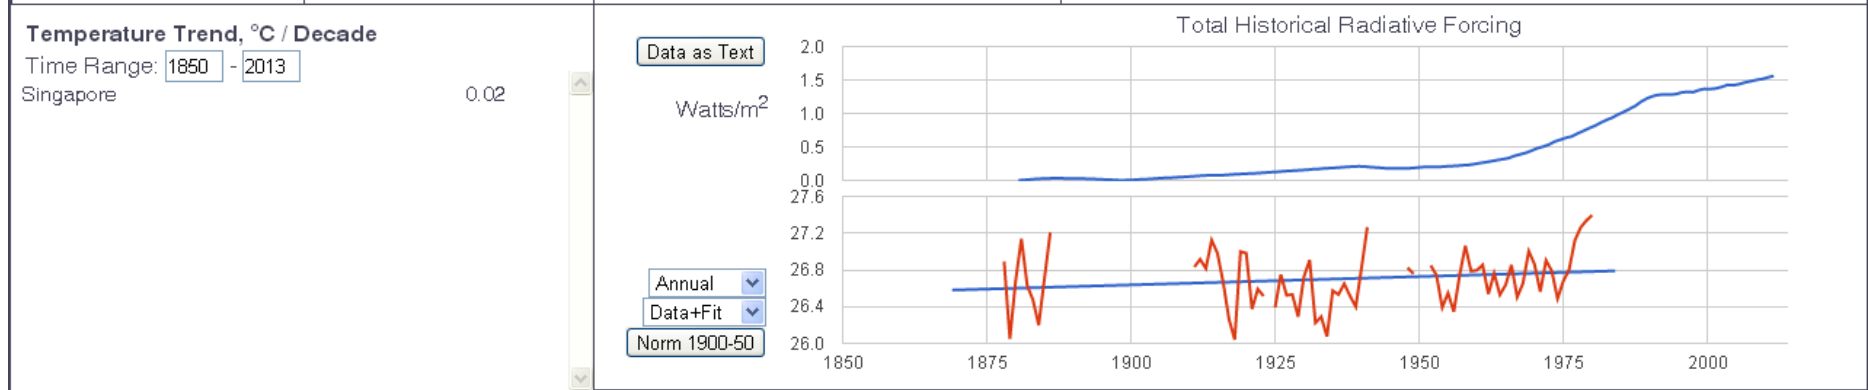

CLIMATE TIME SERIES Browser

[About this viewer](#) [Other Models](#)

Met. Station Data | Forcings | Records | AR5 Models

Vegetation ▾

- WARM DECIDUOUS HEATHS, MOORS WATER
- WARM FOR./FIELD MED. GRAZING
- HIGHLAND SHRUB WARM GRASS/SHRUB
- HOT DESERT SAND DESERT
- COOL FOR./FIELD TROP. SAVANNA
- TROP. SEASONAL WARM FIELD WOODS
- COASTAL EDGES TROPICAL DRY FOR
- SUCCULENT THORNS

Station Names

Search...

- Sikasso
- Silchar
- Sile
- Silifke
- Silverton,Co
- Simao
- Simav
- Simferopol
- Simonette,Al
- Simusir
- Sinan
- Sinclair Pass,Bc
- Singa
- **Singapore**
- Singapore,Co

Showing 7169 stations.

With one station selected and no model results yet, there are two ways to proceed. You can select more **Met. Station Data** records to compare with this one, or you can click on the **AR5 Models** tab to bring up results from global climate models, which will correspond approximately in location in their grids to each of the data stations you have selected here.