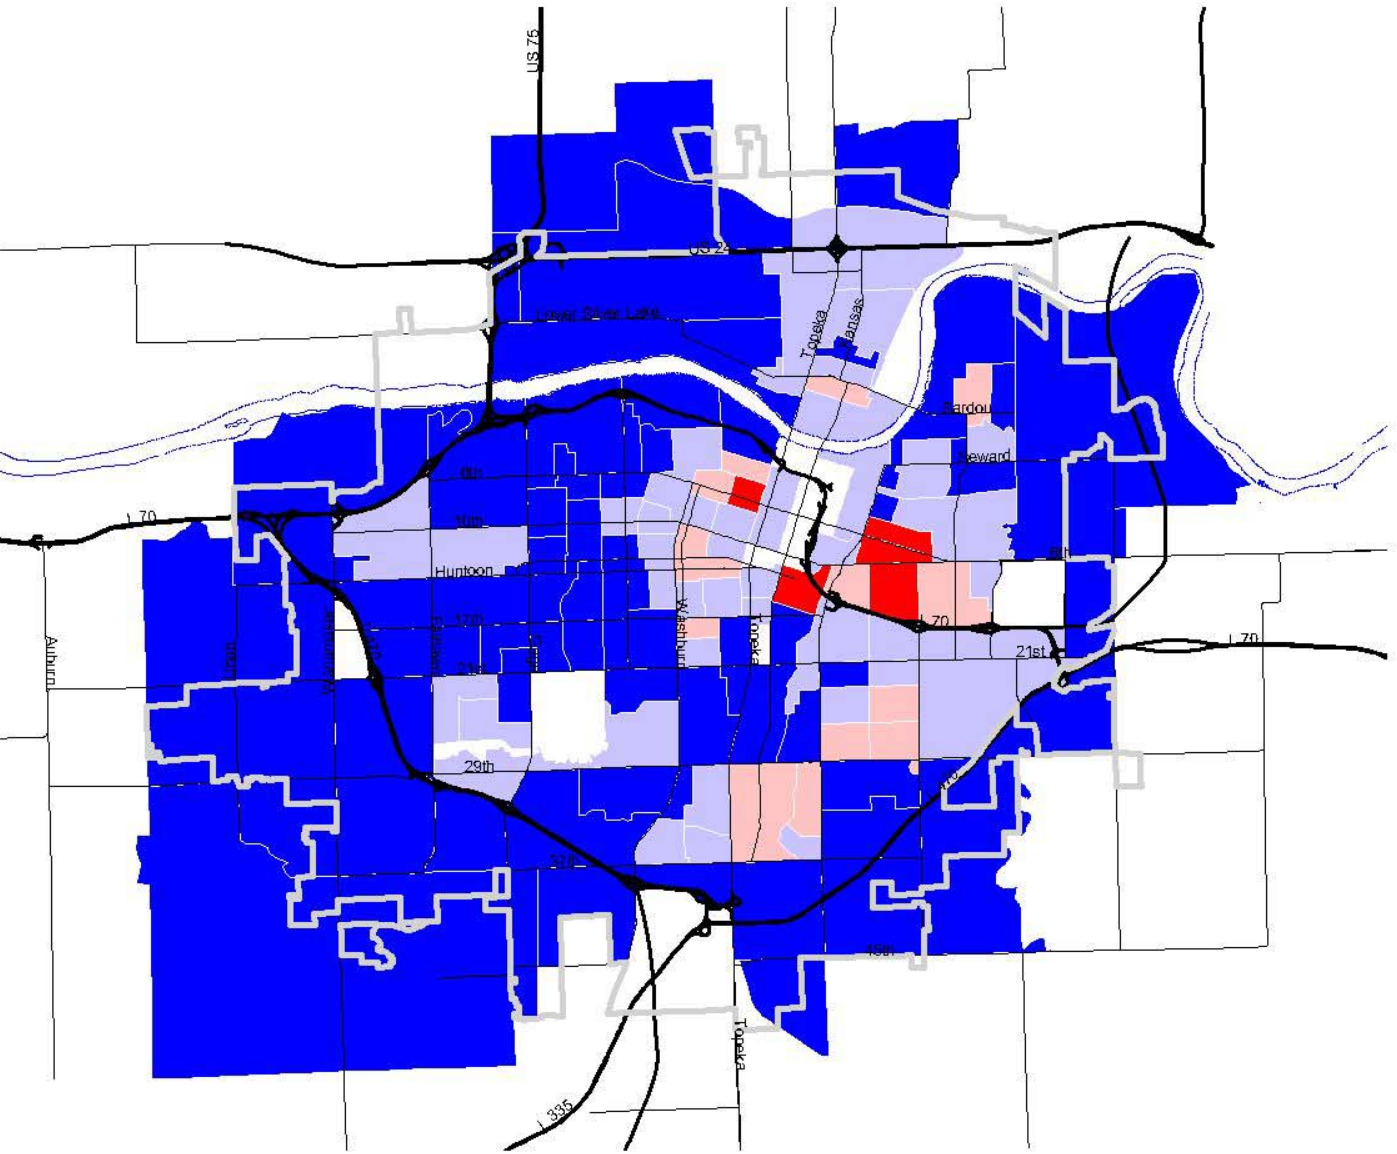

Map # 5 Boarded Houses

Boarded Houses 8/98 -8/99
(by block group)

Source: City of Topeka Code Compliance Services, 1999

City Limits Kansas River