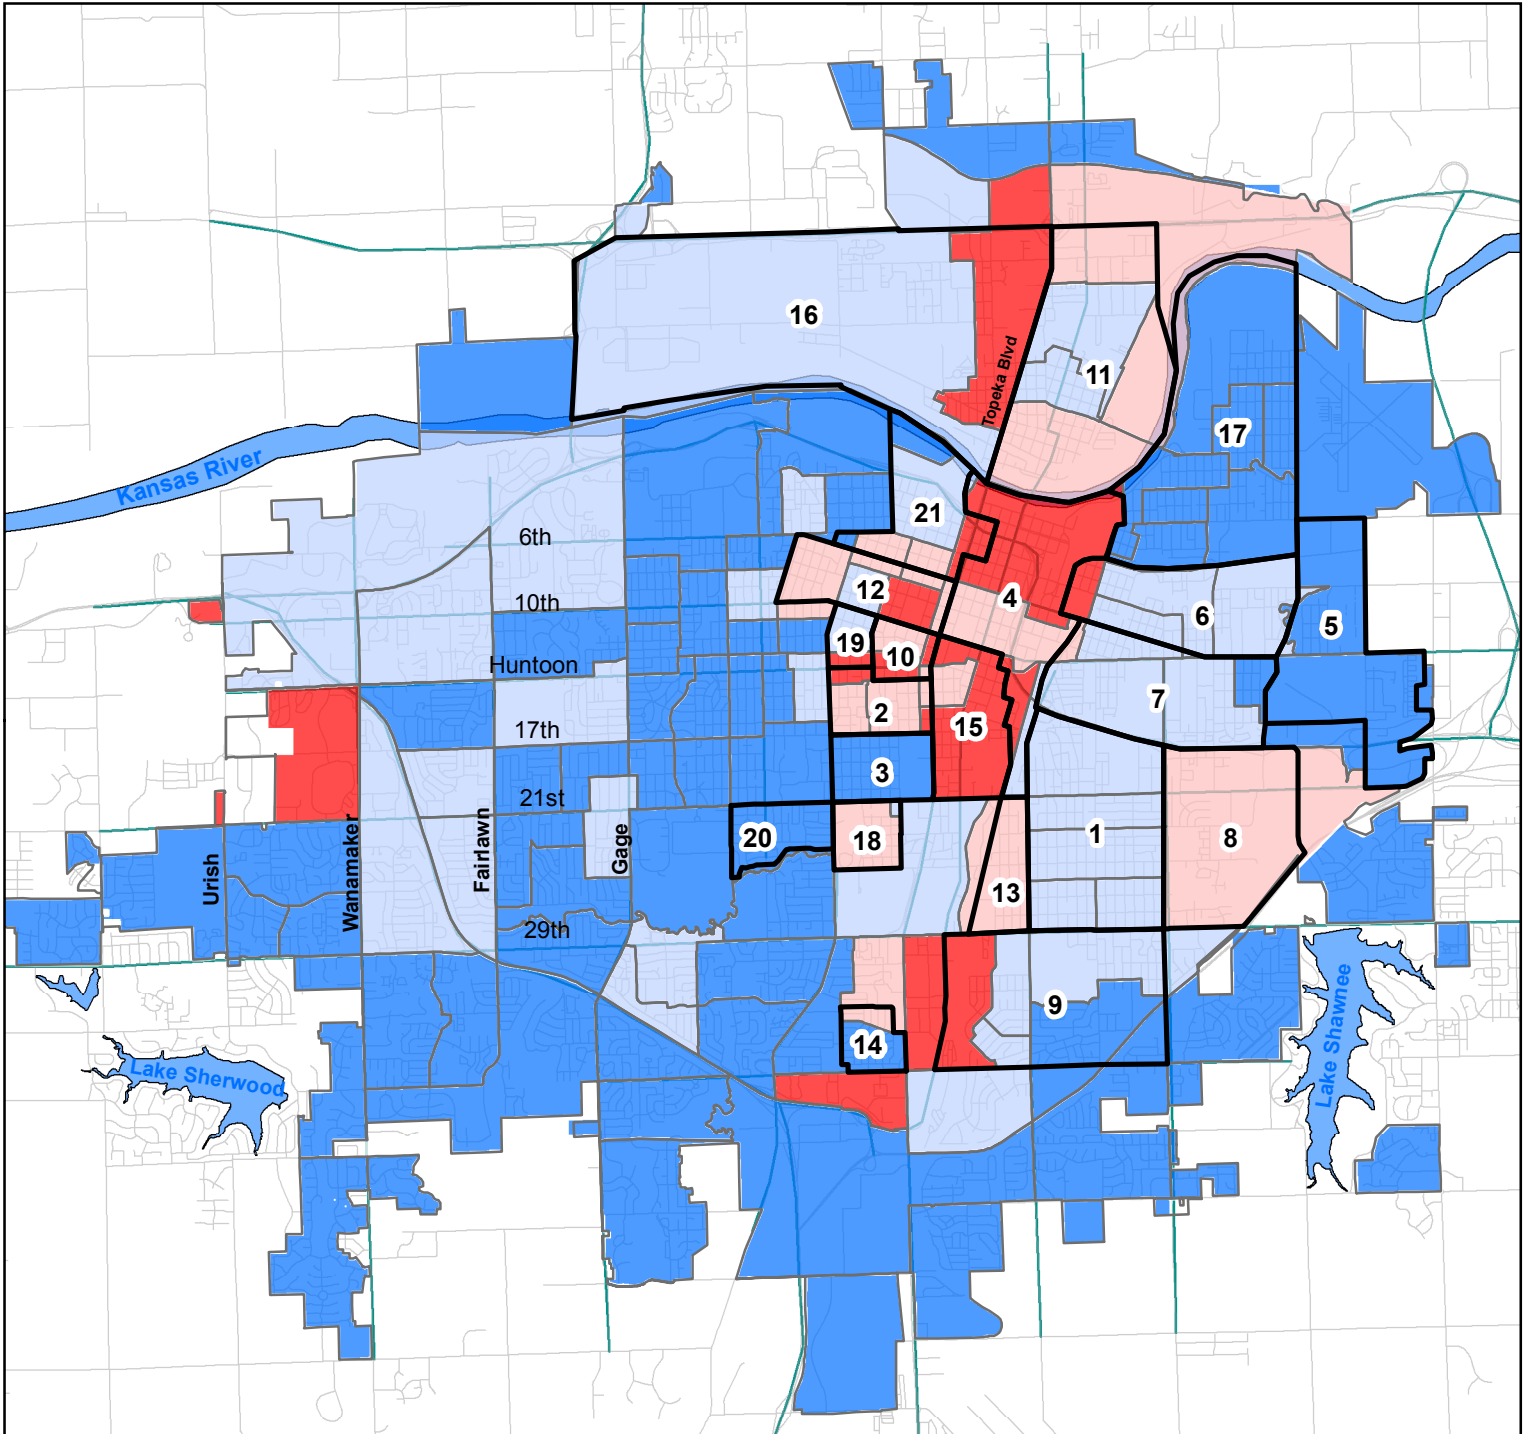

City of Topeka Neighborhood Health 2011

2) Public Safety Map

NIAs

- | | |
|--------------------------------|----------------------------|
| 1. Central Highland Park | 12. Historic Old Town |
| 2. Central Park | 13. Jefferson Square |
| 3. Chesney Park | 14. Likins Foster |
| 4. Downtown | 15. Monroe |
| 5. East End | 16. North Topeka West |
| 6. East Topeka North | 17. Oakland |
| 7. East Topeka South | 18. Quinton Heights Steele |
| 8. Highland Acres | 19. Tennessee Town |
| 9. Highland Crest | 20. Valley Park |
| 10. Historic Holliday Park | 21. Ward Meade |
| 11. Historic North Topeka East | |

Public Safety (Crimes per 100 Persons)

- 0 - 12
- 13 - 18
- 19 - 28
- 29 and higher

2009-2010 Topeka Police Dept.
& Topeka Planning Dept.