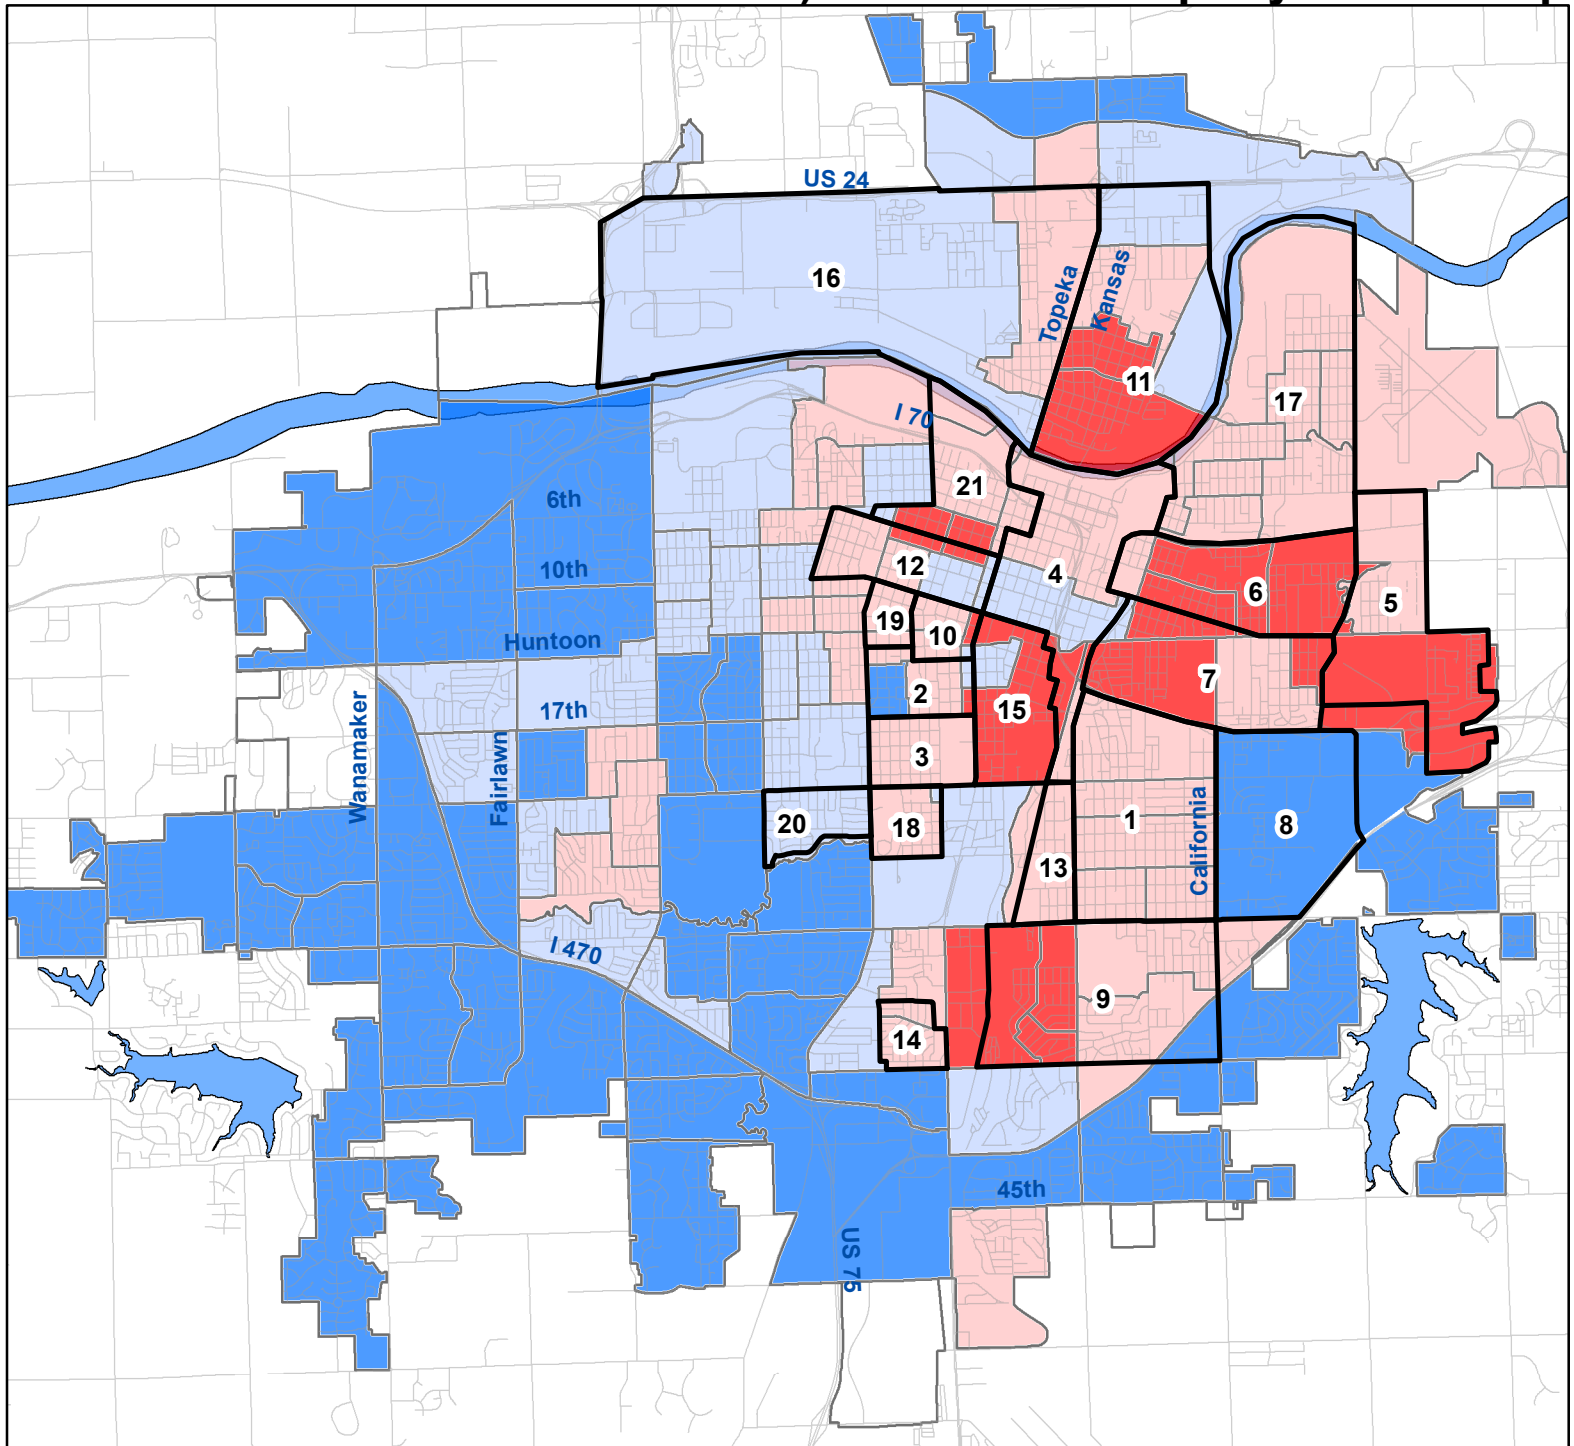

# City of Topeka Neighborhood Health 2014

## 3) Residential Property Values Map

### NIA's

- |                                |                            |
|--------------------------------|----------------------------|
| 1. Central Highland Park       | 12. Historic Old Town      |
| 2. Central Park                | 13. Jefferson Square       |
| 3. Chesney Park                | 14. Likins Foster          |
| 4. Downtown                    | 15. Monroe                 |
| 5. East End                    | 16. North Topeka West      |
| 6. East Topeka North           | 17. Oakland                |
| 7. East Topeka South           | 18. Quinton Heights Steele |
| 8. Highland Acres              | 19. Tennessee Town         |
| 9. Highland Crest              | 20. Valley Park            |
| 10. Historic Holliday Park     | 21. Ward Meade             |
| 11. Historic North Topeka East |                            |