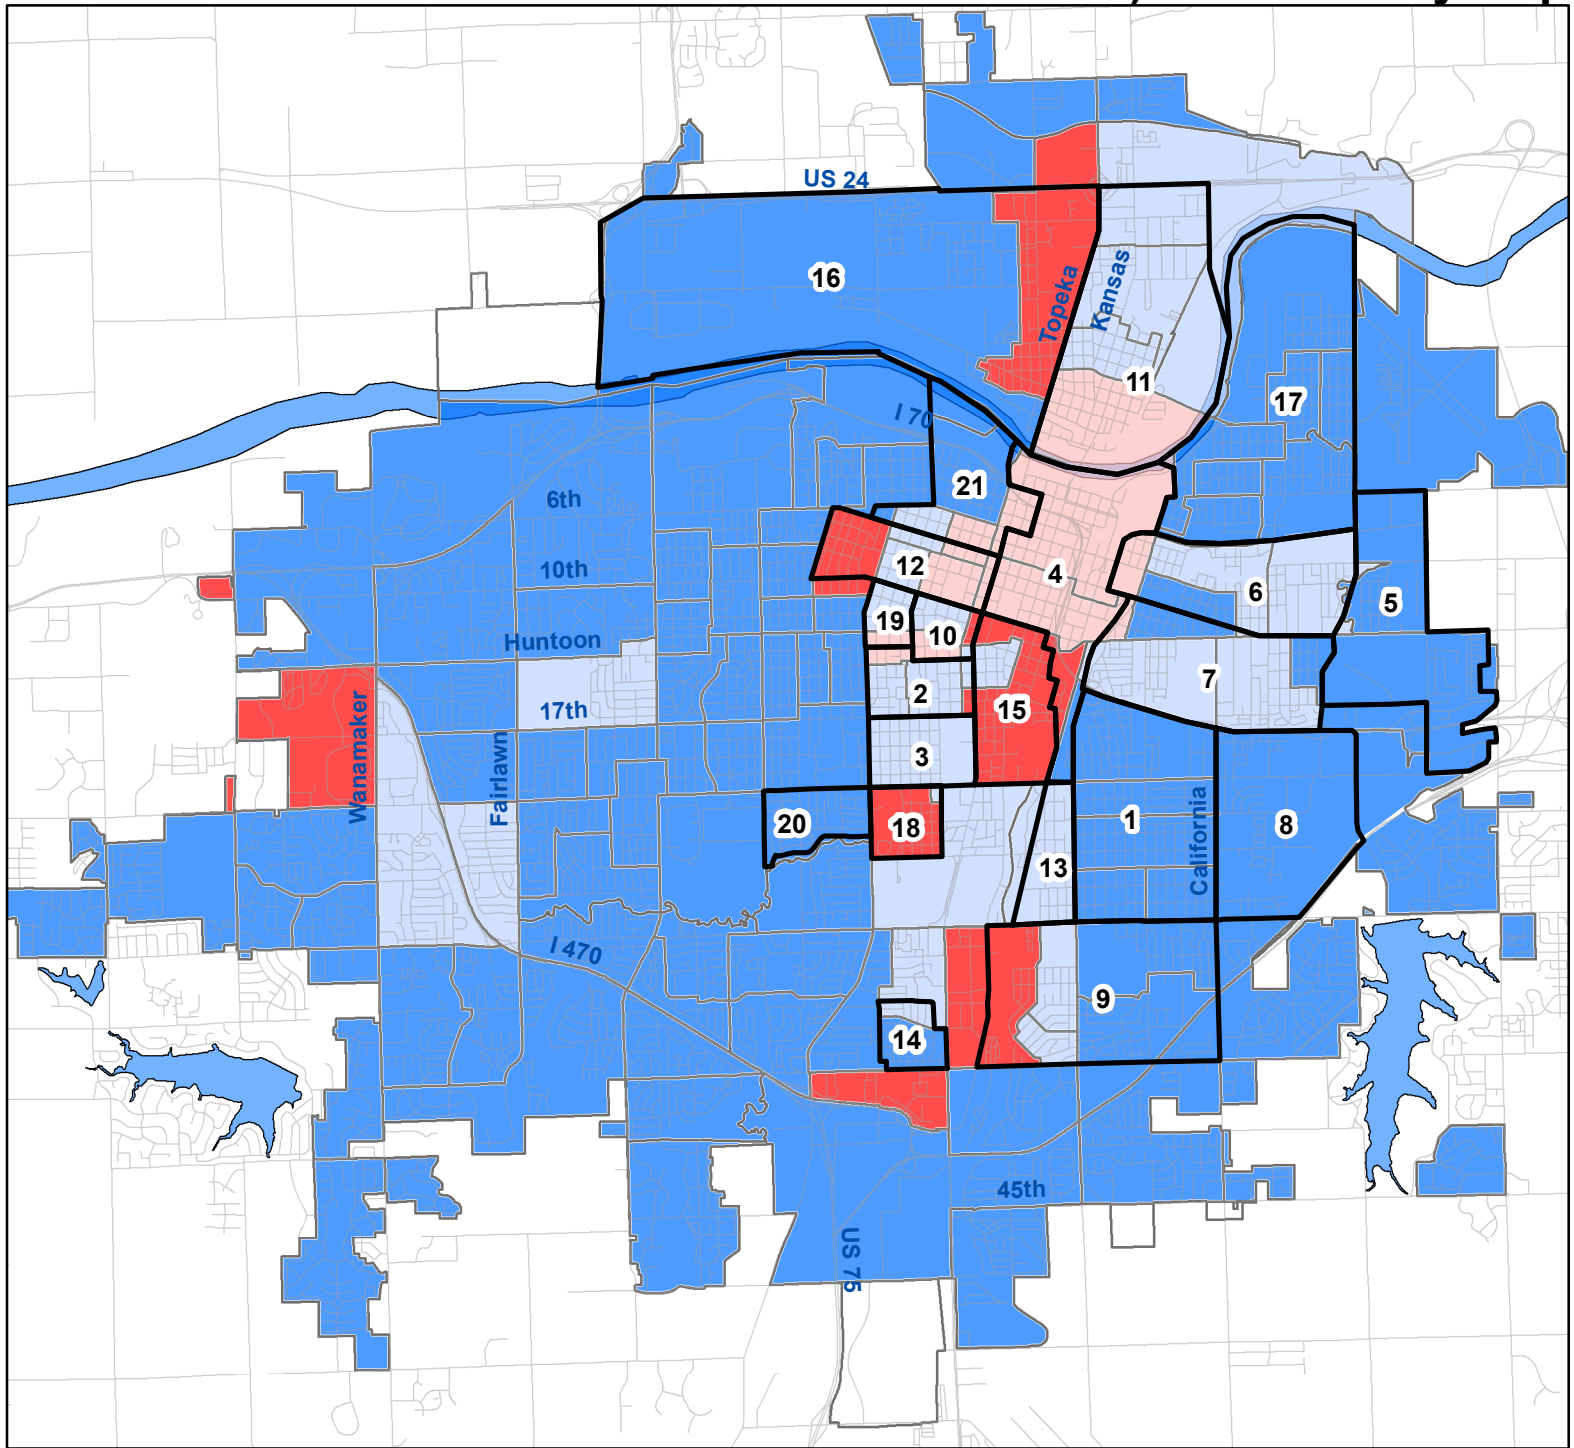

City of Topeka Neighborhood Health 2014

2) Public Safety Map

NIA's

- | | |
|--------------------------------|----------------------------|
| 1. Central Highland Park | 12. Historic Old Town |
| 2. Central Park | 13. Jefferson Square |
| 3. Chesney Park | 14. Likins Foster |
| 4. Downtown | 15. Monroe |
| 5. East End | 16. North Topeka West |
| 6. East Topeka North | 17. Oakland |
| 7. East Topeka South | 18. Quinton Heights Steele |
| 8. Highland Acres | 19. Tennessee Town |
| 9. Highland Crest | 20. Valley Park |
| 10. Historic Holliday Park | 21. Ward Meade |
| 11. Historic North Topeka East | |

Public Safety (Part 1 Crimes per 100 Residents)

- 0 - 12
- 13 - 18
- 19 - 28
- 29 and higher

2013-2014 Topeka Police Dept. & Topeka Planning Dept.