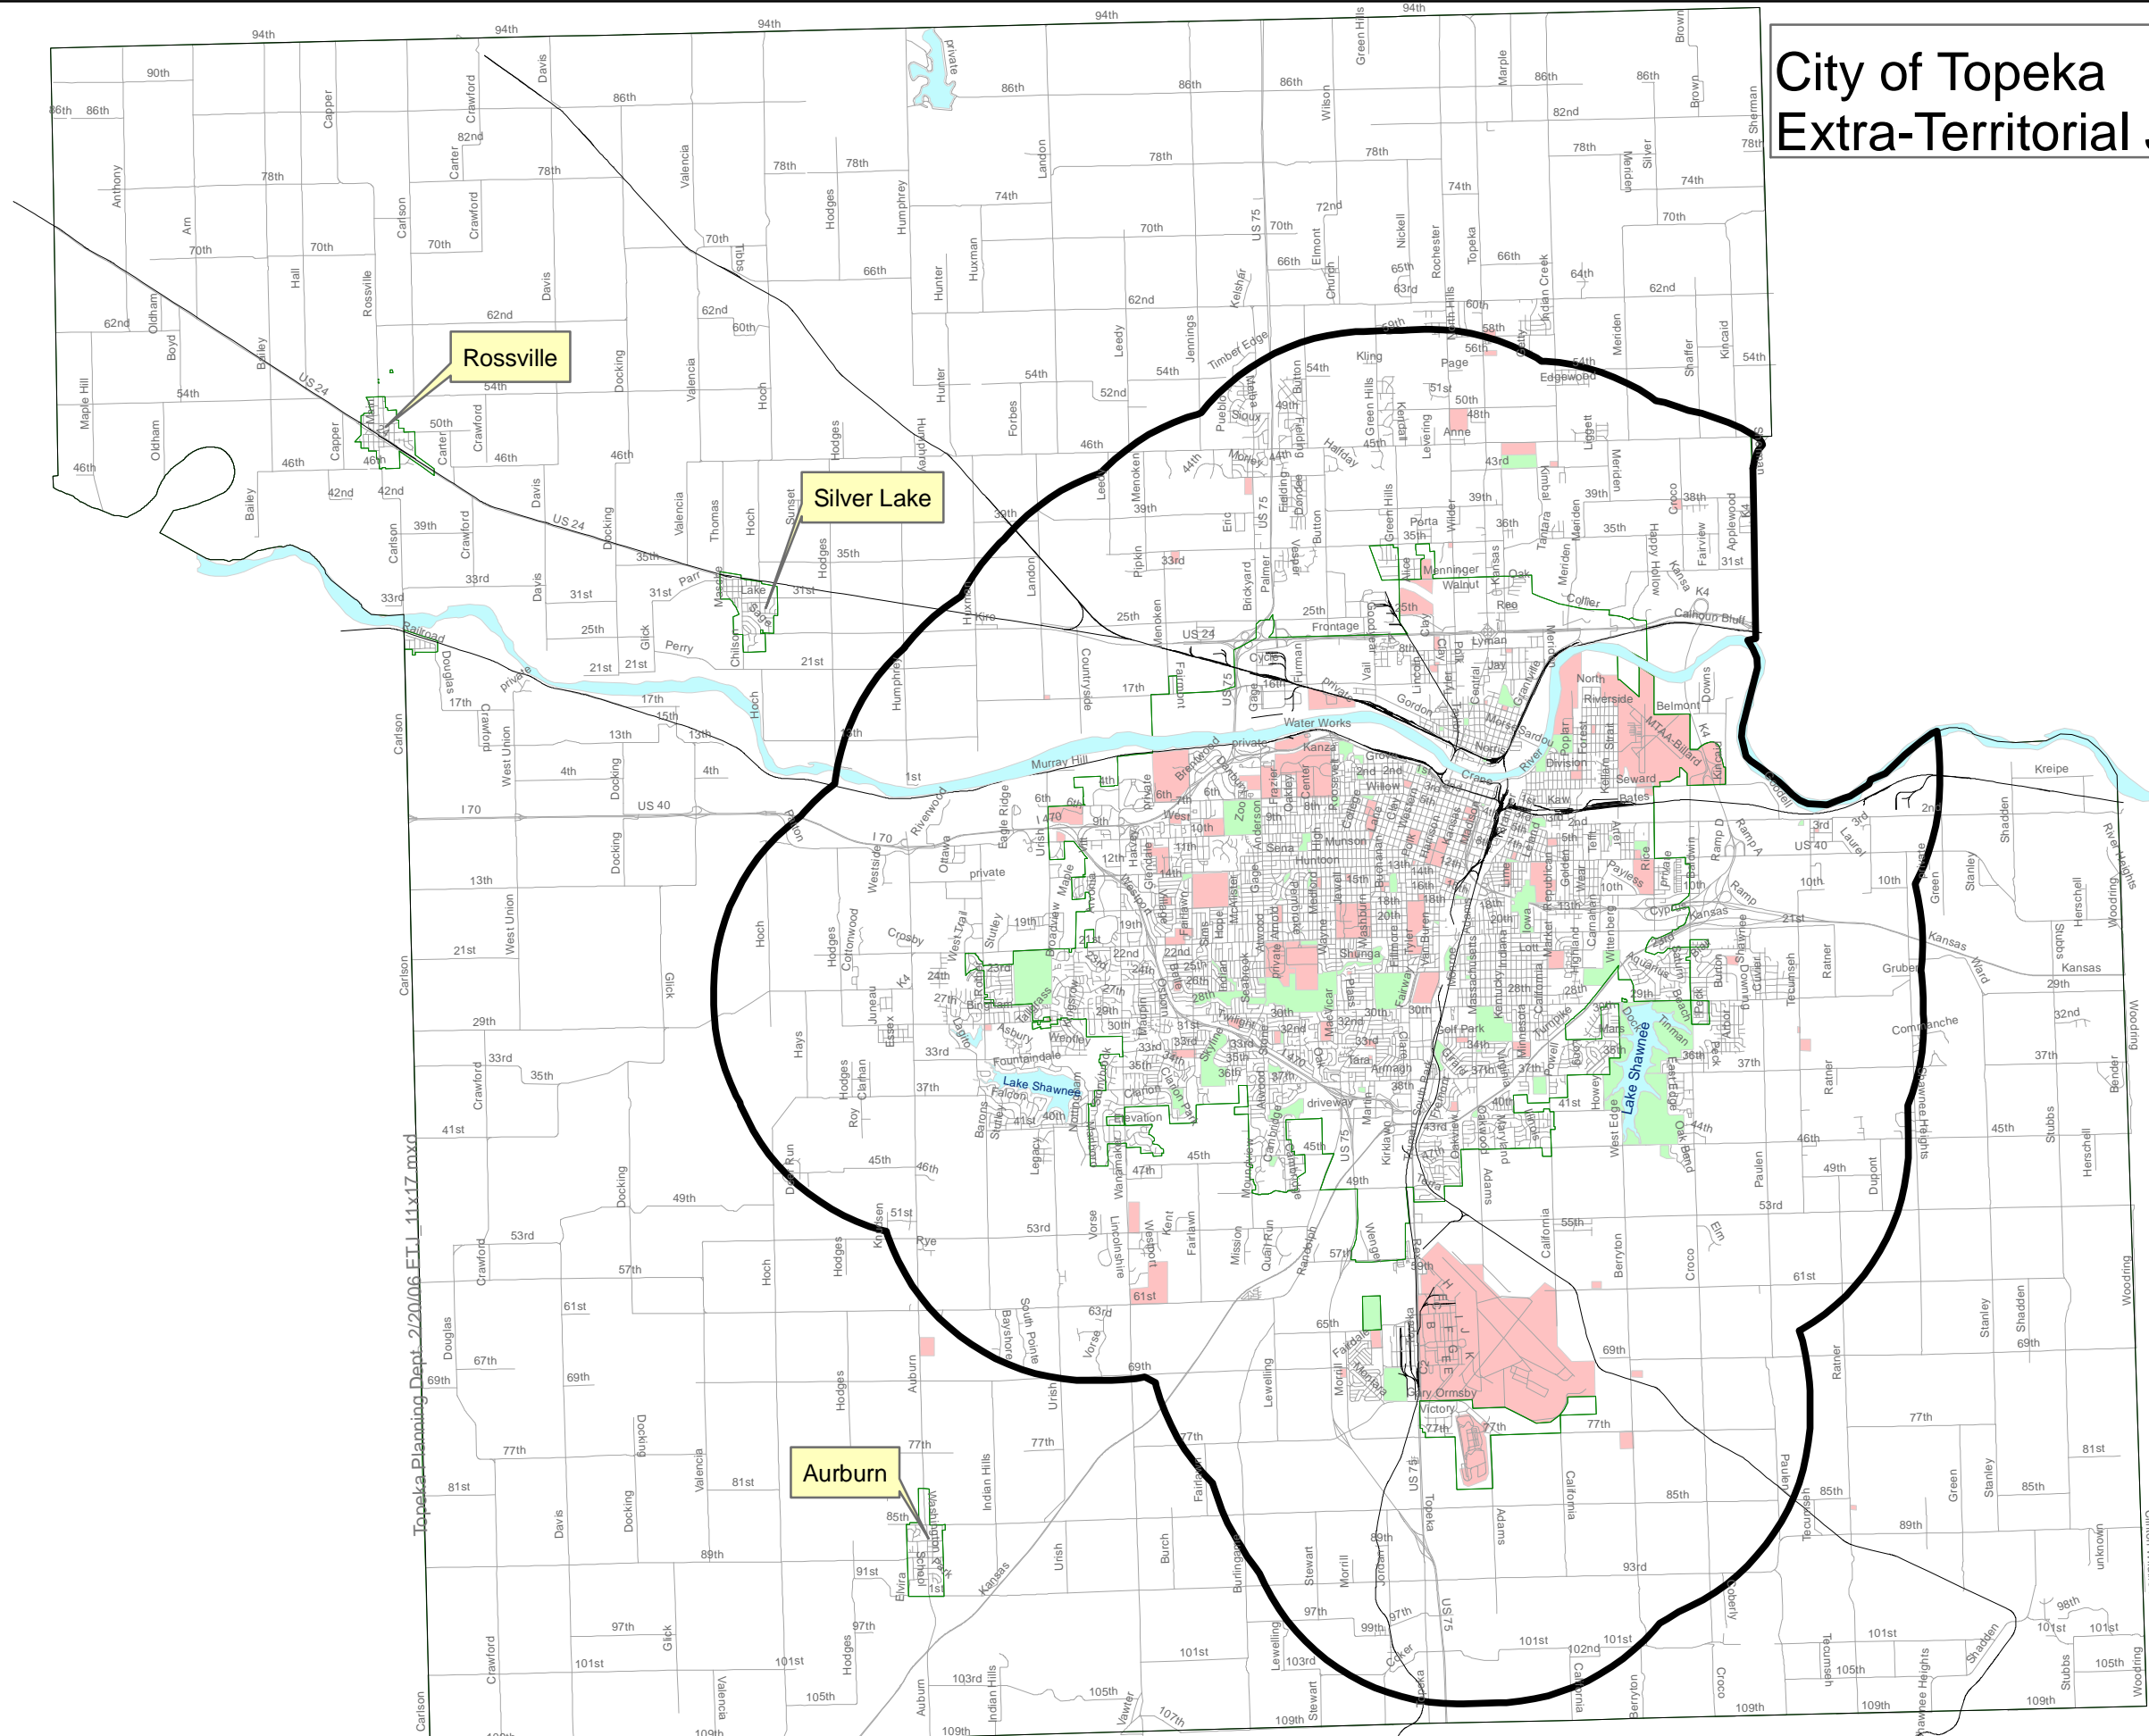

City of Topeka Extra-Territorial Jurisdiction (ETJ)

Legend

- ETJ/3-Mile Area
- Water
- Railroads
- Parks
- Public
- Incorporated Cities

Topeka Planning Dept. 2/20/06 ETJ_11x17.mxd