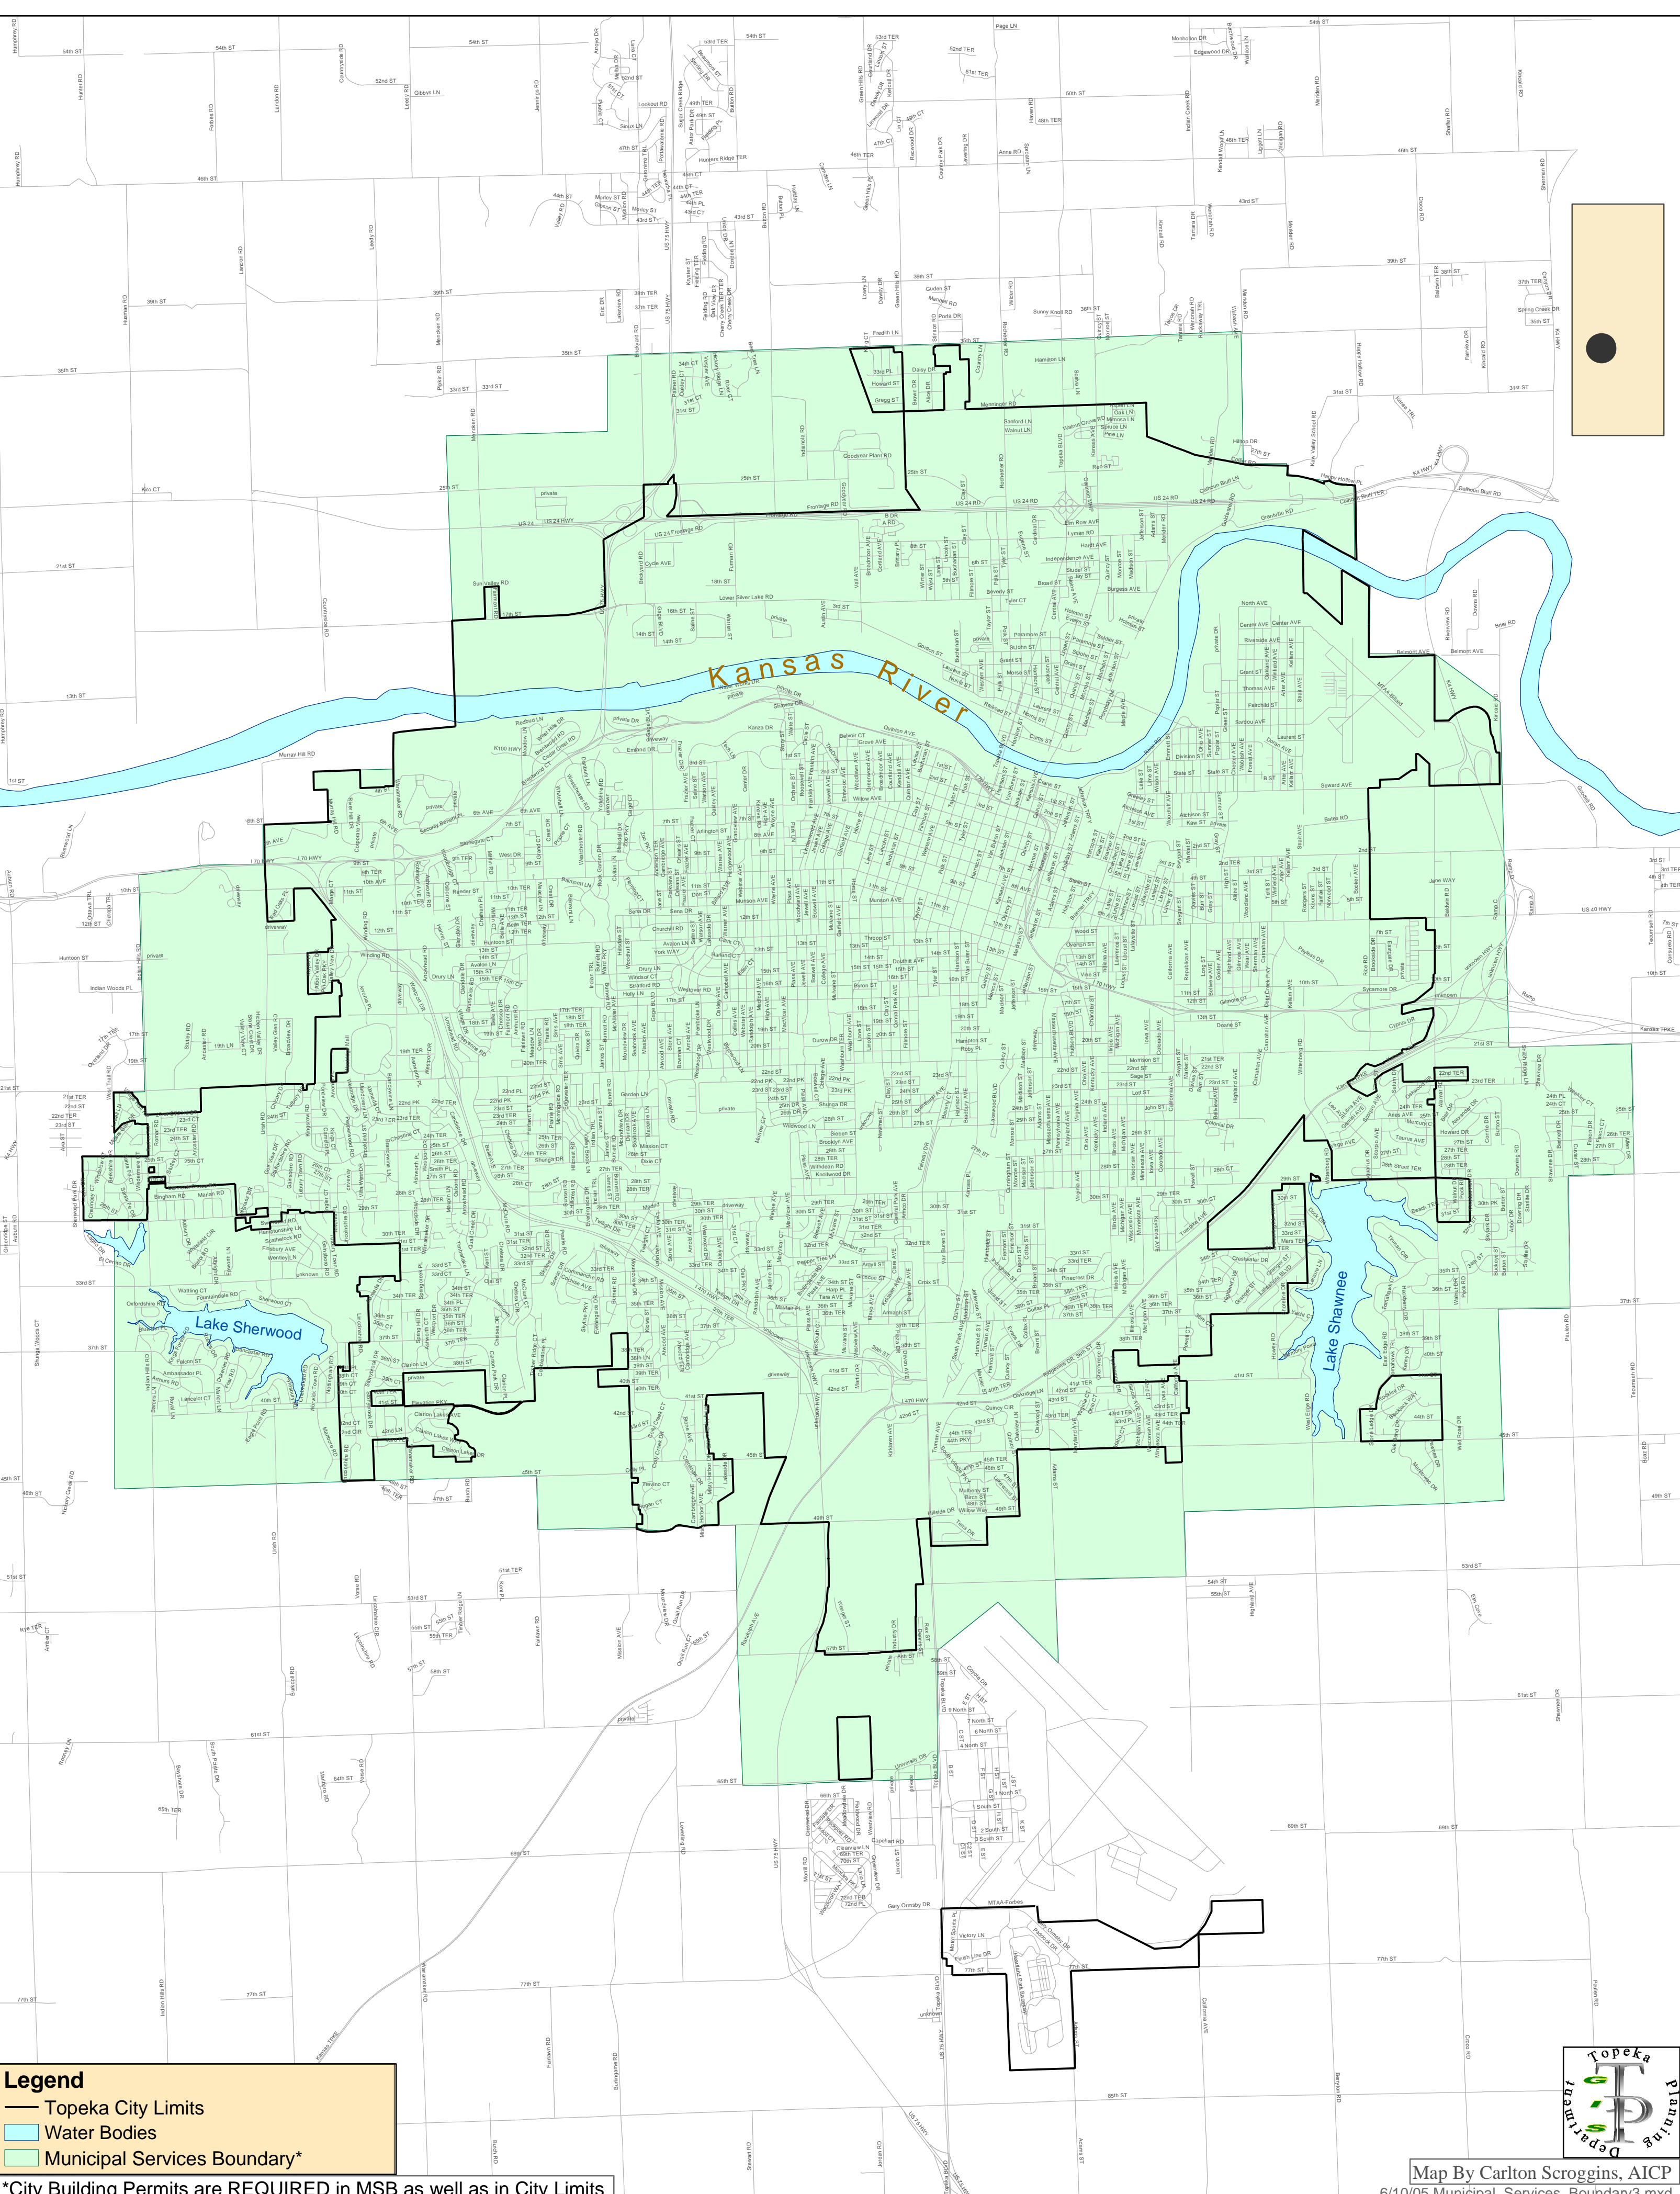

Municipal Services Boundary & Topeka City Limits

Legend
— Topeka City Limits
Water Bodies
Municipal Services Boundary*
*City Building Permits are REQUIRED in MSB as well as in City Limits

Map By Carlton Scroggins, AICP
6/10/05 Municipal_Services_Boundary3.mxd