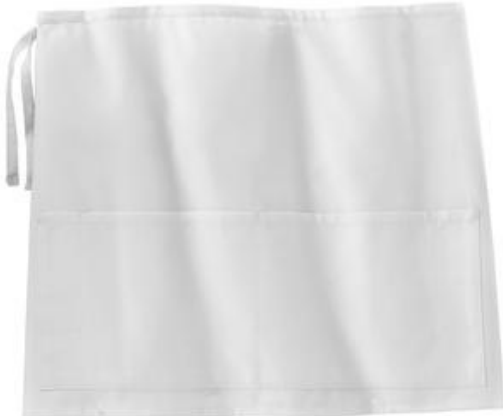

Port Authority® Easy Care Half Bistro Apron with Stain Release. A706

Stain-release protection and an easy care blend make this apron perfect for the restaurant or home.

- 8-ounce, 65/35 poly/cotton twill
- Two front pockets with pen pockets
- 27"w x 18"l

CARE INSTRUCTIONS

Machine wash warm, do not bleach. Tumble dry low.

front

SIZE CHART

	OSFA
Length	18
Apron Waist Width	27
Pocket Height	8
Pocket Width	20 1/2

COLOR INFORMATION

Black
PMS NTR BLACK
C