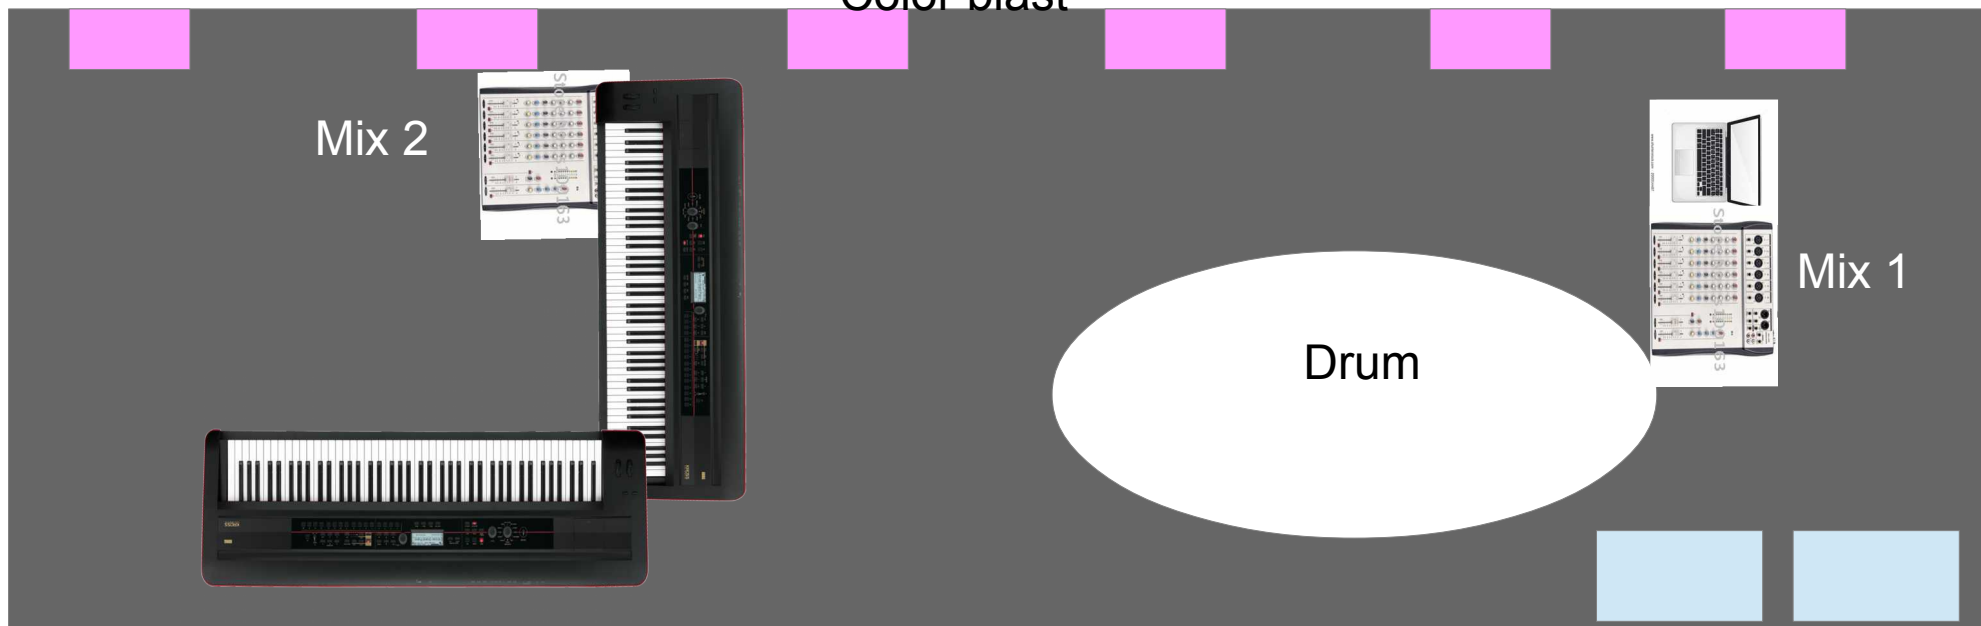

Plan de scene 2015 pour salle FOREIGN JOURNEY

Color blast

In ear mon
rack
Mix 3 ,4 and 5

Rack guit
direct out
stereo

Bass amp
Direct out

Eric
Bass

Gaby
Singer

Erik
Guitar