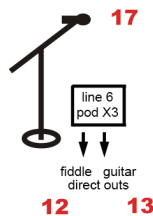

Bass Rig

Keyboard Amp
(optional - for monitor only)

Guitar Vocal

Fiddle Vocal

Lead Vocal

Bass Vocal

Keyboard Vocal

Side fill
(if you have them)

MIX 4

MIX 5

MIX 1

MIX 2

MIX 3

Side fill
(if you have them)

Contact:
Kelly Rae Roemer (949) 632-5605
kelly@kellyraeband.com

DOWN STAGE