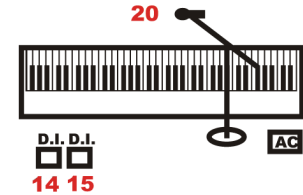

KELLY RAE BAND STAGE PLOT

UP STAGE

Lead Guitar Rig

fiddle monitor

Drum Rig

MIX 6

Drum vocal
(with goose neck,
if available)

UP STAGE

Bass Rig

Keyboard Amp
(optional - for monitor only)

Guitar Vocal

Fiddle Vocal

Lead Vocal

Bass Vocal

Keyboard Vocal

Side fill
(if you have them)

MIX 4

MIX 5

MIX 1

MIX 2

MIX 3

Side fill
(if you have them)

Contact:
Kelly Rae Roemer (949) 632-5605
kelly@kellyraeband.com

DOWN STAGE