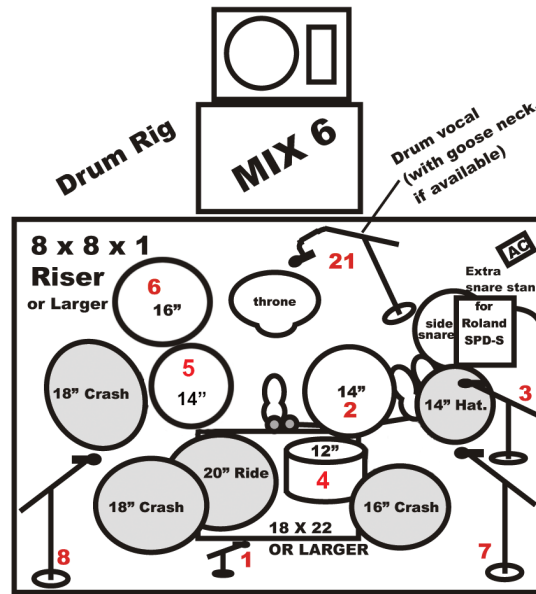

KELLY RAE BAND STAGE PLOT

UP STAGE

Lead Guitar Rig

fiddle monitor

Drum Rig

MIX 6

Drum vocal
(with goose neck,
if available)

UP STAGE

Bass Rig

Keyboard Amp
(optional - for monitor only)

Guitar Vocal

Fiddle Vocal

Lead Vocal

Bass Vocal

Keyboard Vocal

Side fill
(if you have them)

MIX 4

MIX 5

MIX 1

MIX 2

MIX 3

Side fill
(if you have them)

Contact:
Kelly Rae Roemer (949) 632-5605
kelly@kellyraeband.com

DOWN STAGE