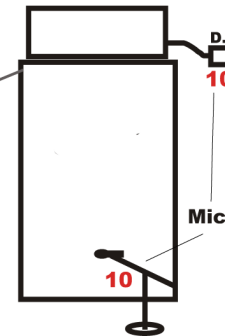

KELLY RAE BAND STAGE PLOT

UP STAGE

Lead Guitar Rig

fiddle monitor

Drum Rig

MIX 6

Drum vocal
(with goose neck,
if available)

UP STAGE

Bass Rig

Keyboard Amp
(optional - for monitor only)

Guitar Vocal

Fiddle Vocal

Lead Vocal

Bass Vocal

Keyboard Vocal

Side fill
(if you have them)

MIX 4

MIX 5

MIX 1

MIX 2

MIX 3

Side fill
(if you have them)

Contact:
Kelly Rae Roemer (949) 632-5605
kelly@kellyraeband.com

DOWN STAGE