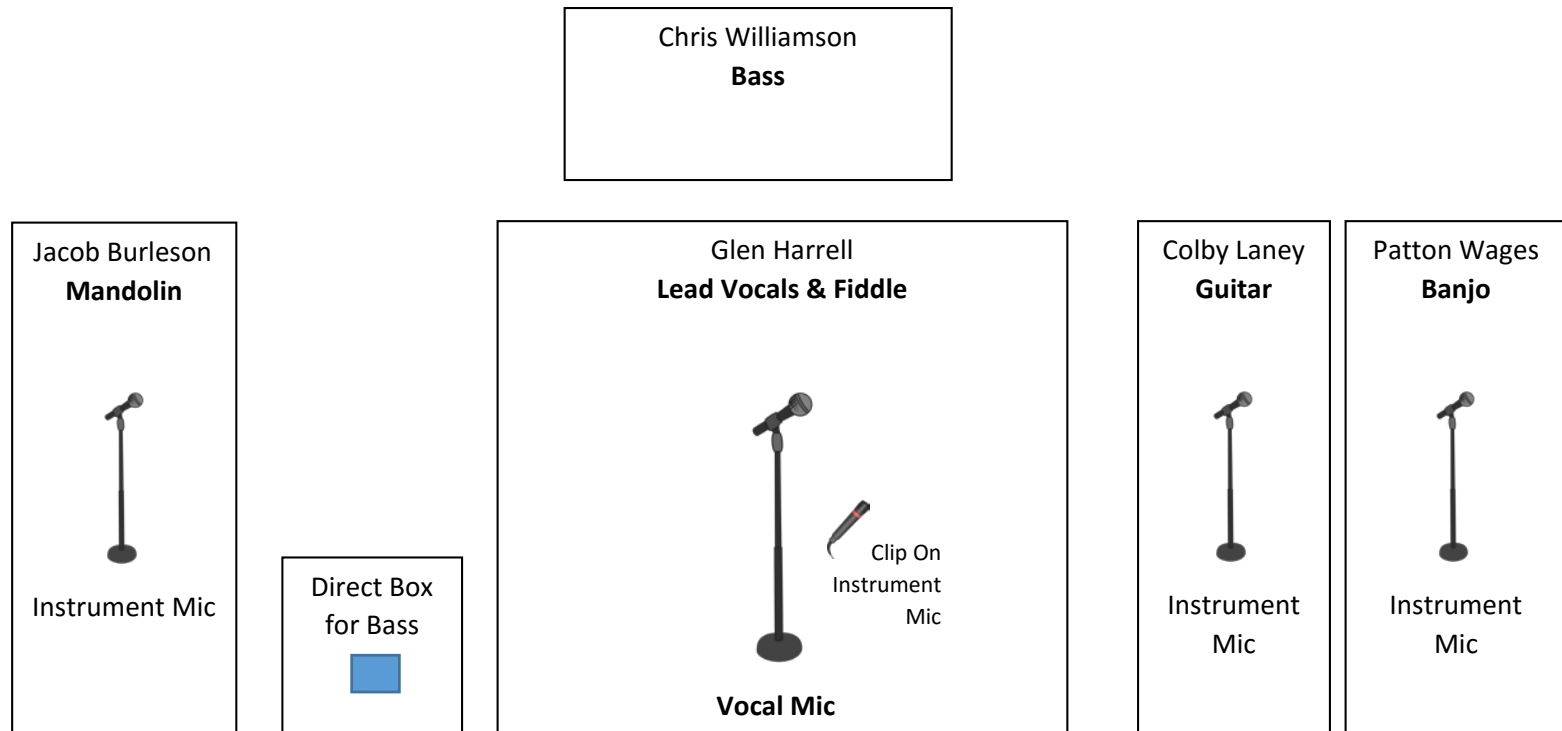

# VOLUME FIVE – STAGE PLOT

For questions, please call Glen Harrell at 662-424-5772 – [www.VolumeFiveBG.com](http://www.VolumeFiveBG.com)

---

AUDIENCE

If you are unable to reach Volume Five, please contact Hope River Entertainment at 770-367-1480