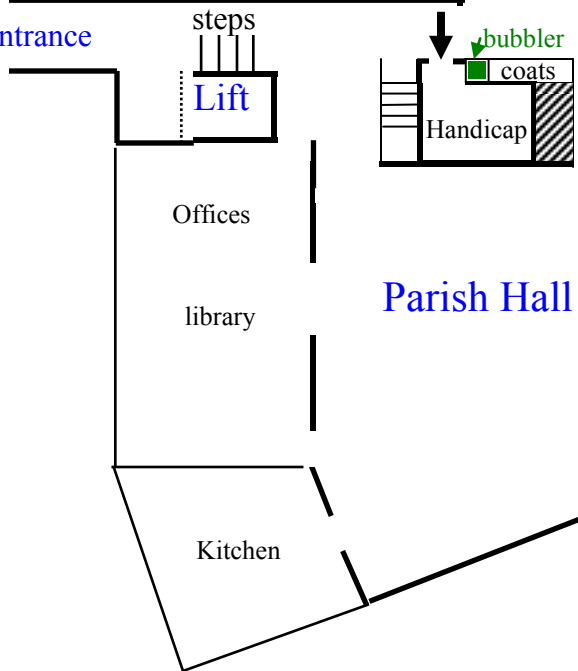

Elm St.

River St.

No parking this side

River St.

Parking 9 cars

Parking 16 cars

slope

OK to park here, but there is no sidewalk

Main St.

No parking this side

Campus map of Trinity Church for Chorus rehearsals

Parking areas are marked in yellow. Walkways marked with dashed lines. (Not to scale)