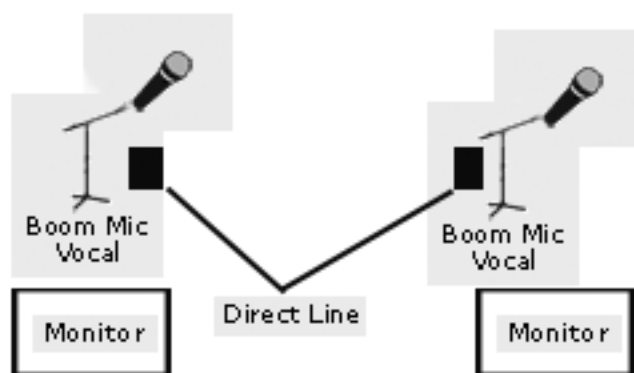

Laura Marie - Band Stage plot & Backline  
 contact info@lauramariemusic.com 210.617.3334

Full

Requirements:

- PA system with reverb, monitor mix and all cables
- 1 monitors, 3 direct boxes
- 3 boom stands, 3 vocal microphones (SM-58)
- 1 quitar stands, 1 quitar amp, 1 bass amp
- 1 kick drum mic, 2 overhead condensers
- 3 drum mics
- DRUM KIT: bass drum, snare, 1 floor tom, 1 mounted tom, high hat, ride symbol, crash symbol and all hardware

Duo

Requirements:

- 6 channel PA system with reverb, monitor mix and cables
- 2 monitors, 2 direct boxes
- 2 boom stands, 2 vocal microphones (SM-58)
- 3 quitar stands