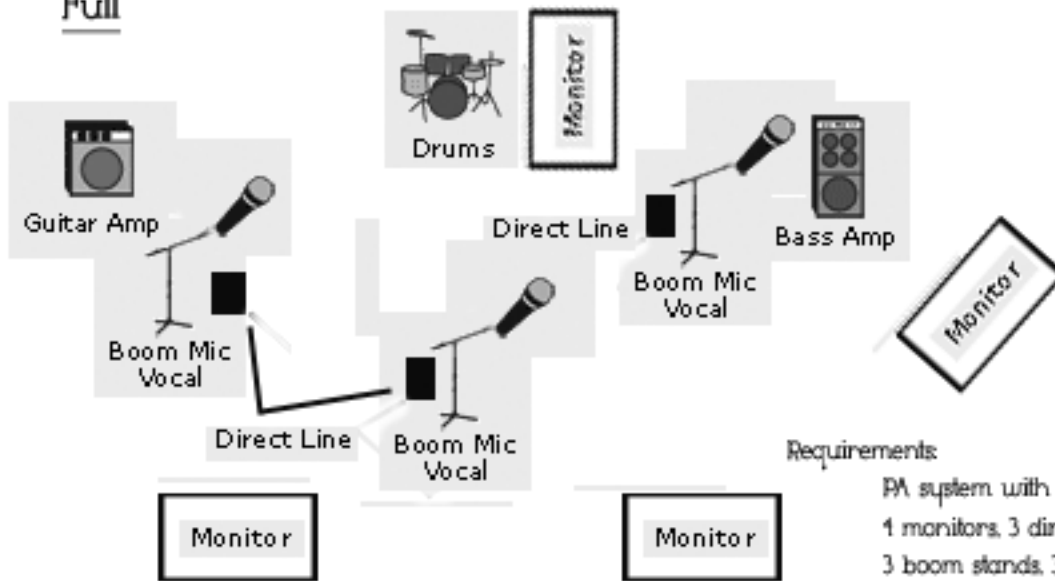

Laura Marie - Band Stage plot & Backline  
 contact info@lauramariemusic.com 210.617.3334

Full

Requirements:

- PA system with reverb, monitor mix and all cables
- 1 monitors, 3 direct boxes
- 3 boom stands, 3 vocal microphones (SM-58)
- 1 quitar stands, 1 quitar amp, 1 bass amp
- 1 kick drum mic, 2 overhead condensers
- 3 drum mics
- DRUM KIT: bass drum, snare, 1 floor tom, 1 mounted tom, high hat, ride symbol, crash symbol and all hardware

Duo

Requirements:

- 6 channel PA system with reverb, monitor mix and cables
- 2 monitors, 2 direct boxes
- 2 boom stands, 2 vocal microphones (SM-58)
- 3 quitar stands