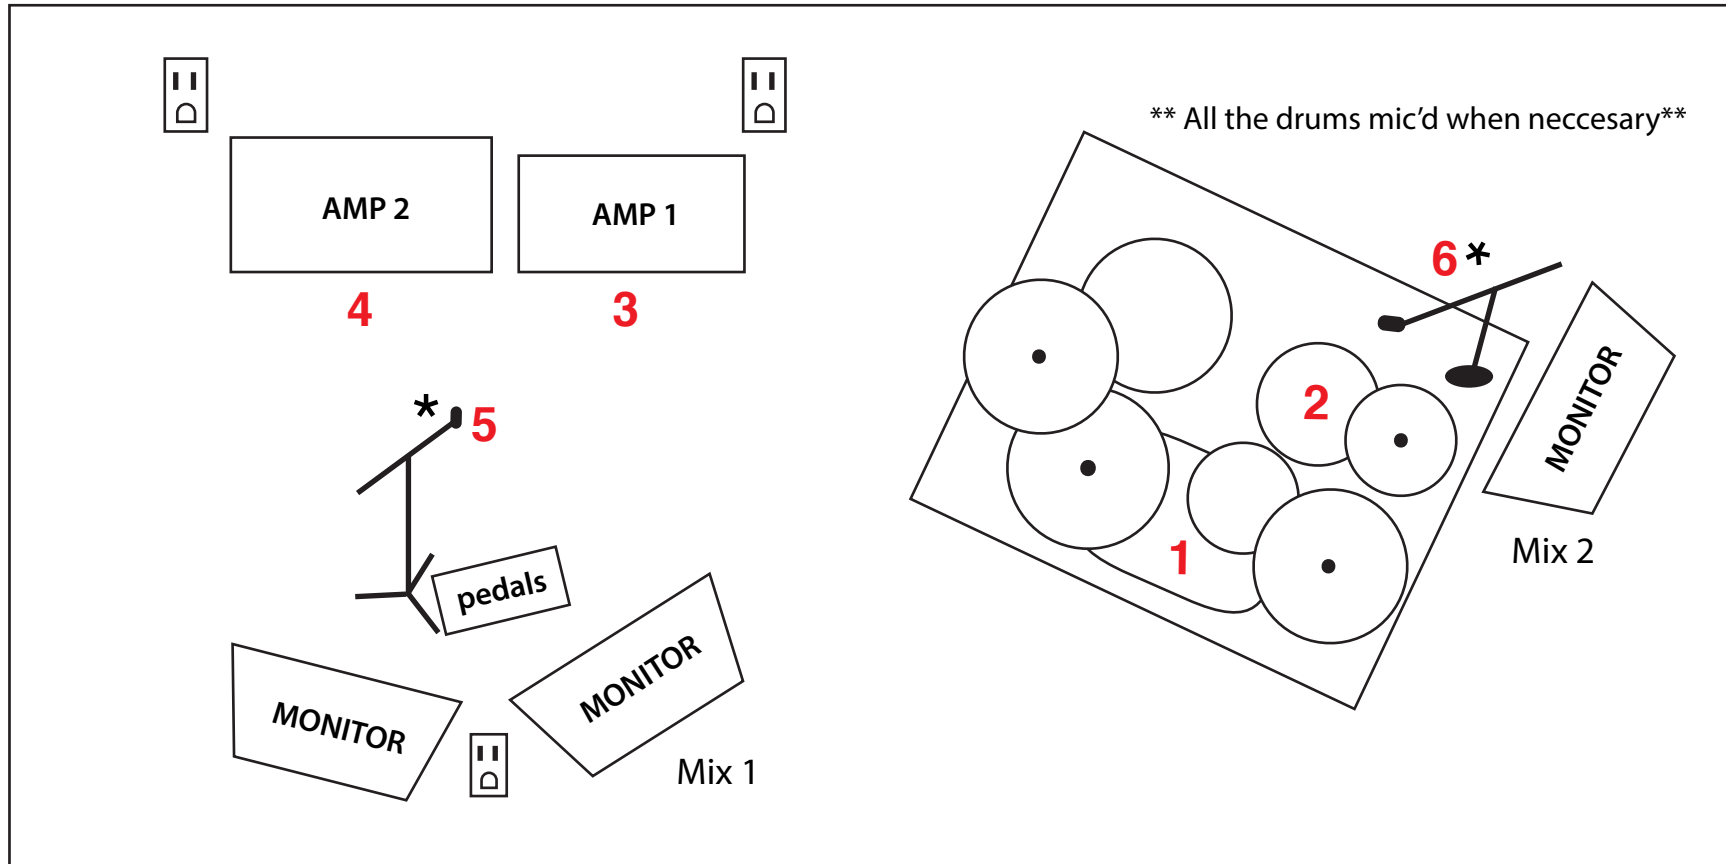

# MOBINA GALORE

Stage Plot - 2019

- 1 Kick
- 2 Snare
- 3 Amp 1 - Combo
- 4 Amp 2 - Cab and Head
- 5 Vocal 1 (Jenna - lead - own mic Beta 58)
- 6 Vocal 2 (Marcia - backup own mic Beta 58)

Monitor Mix 1 - Jenna (stage right)  
- Kick, snare, guitars, Jenna vocals

Monitor Mix 2 - Marcia (stage left)  
- Lots of guitars  
- Marcia and Jenna vocals

House Mix - Jenna (lead vocals and guitars)  
- Both amps play at the same time all the time  
- Pan guitars slightly L R at equal levels  
- Don't EQ it with too much treble please  
- Lead vocals - a small amount of reverb

House Mix - Marcia (back up vocals and drums)  
- Vocals to be slightly under Jenna's  
- Lots of reverb  
- Kick and snare higher up in the mix - boomy

☐ = power needed

★ boom mics

Jenna (band): 1-204-228-1525