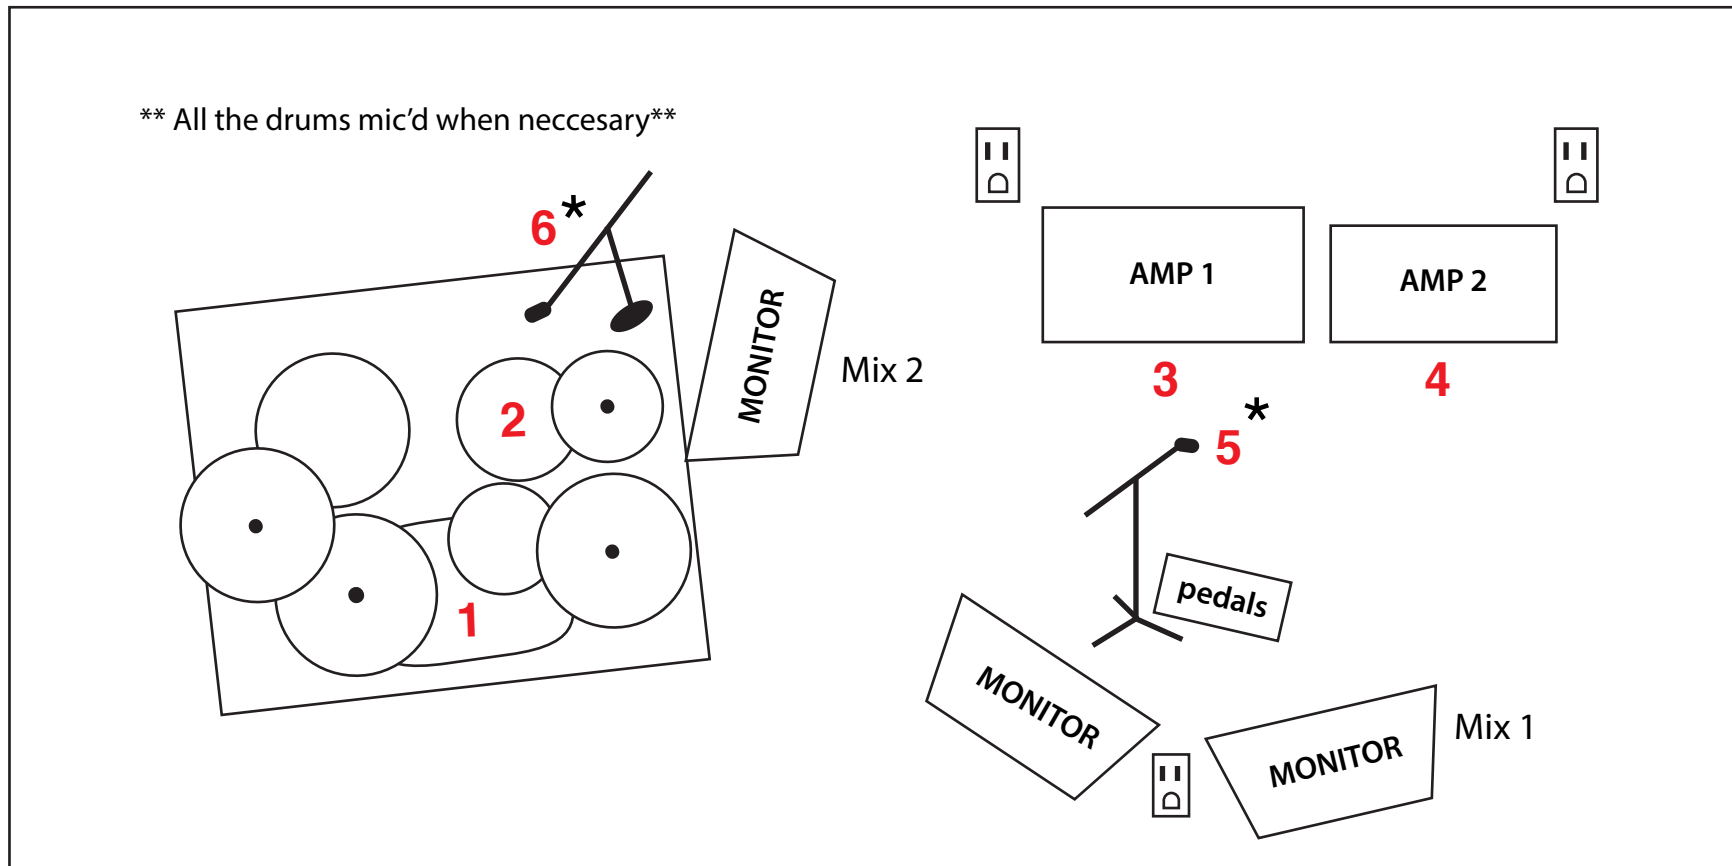

MOBINA GALORE

Stage Plot - 2018

- 1 Kick
- 2 Snare
- 3 Amp 1 - Mesa 212 or 412
- 4 Amp 2 - Fender 1x12
- 5 Vocal 1 (Jenna - lead)
- 6 Vocal 2 (Marcia - backup)

 = power needed
 * boom mics

Monitor Mix 1 - Jenna (stage right)
 - Kick, snare, guitars, Jenna vocals

Monitor Mix 2 - Marcia (stage left)
 - Lots of guitars
 - Marcia and Jenna vocals, but more of Marcias

House Mix - Jenna (lead and guitars)
 - Both amps play at the same time all the time
 - Pan guitars slightly L R at equal levels
 - Don't EQ it with much treble please
 - Lead vocals - a small amount of reverb

House Mix - Marcia (drums and BU vocals)
 - Vocals to be LOWER than lead vocals!!!
 - Lots of spacey reverb
 - Big boomy kick and snare