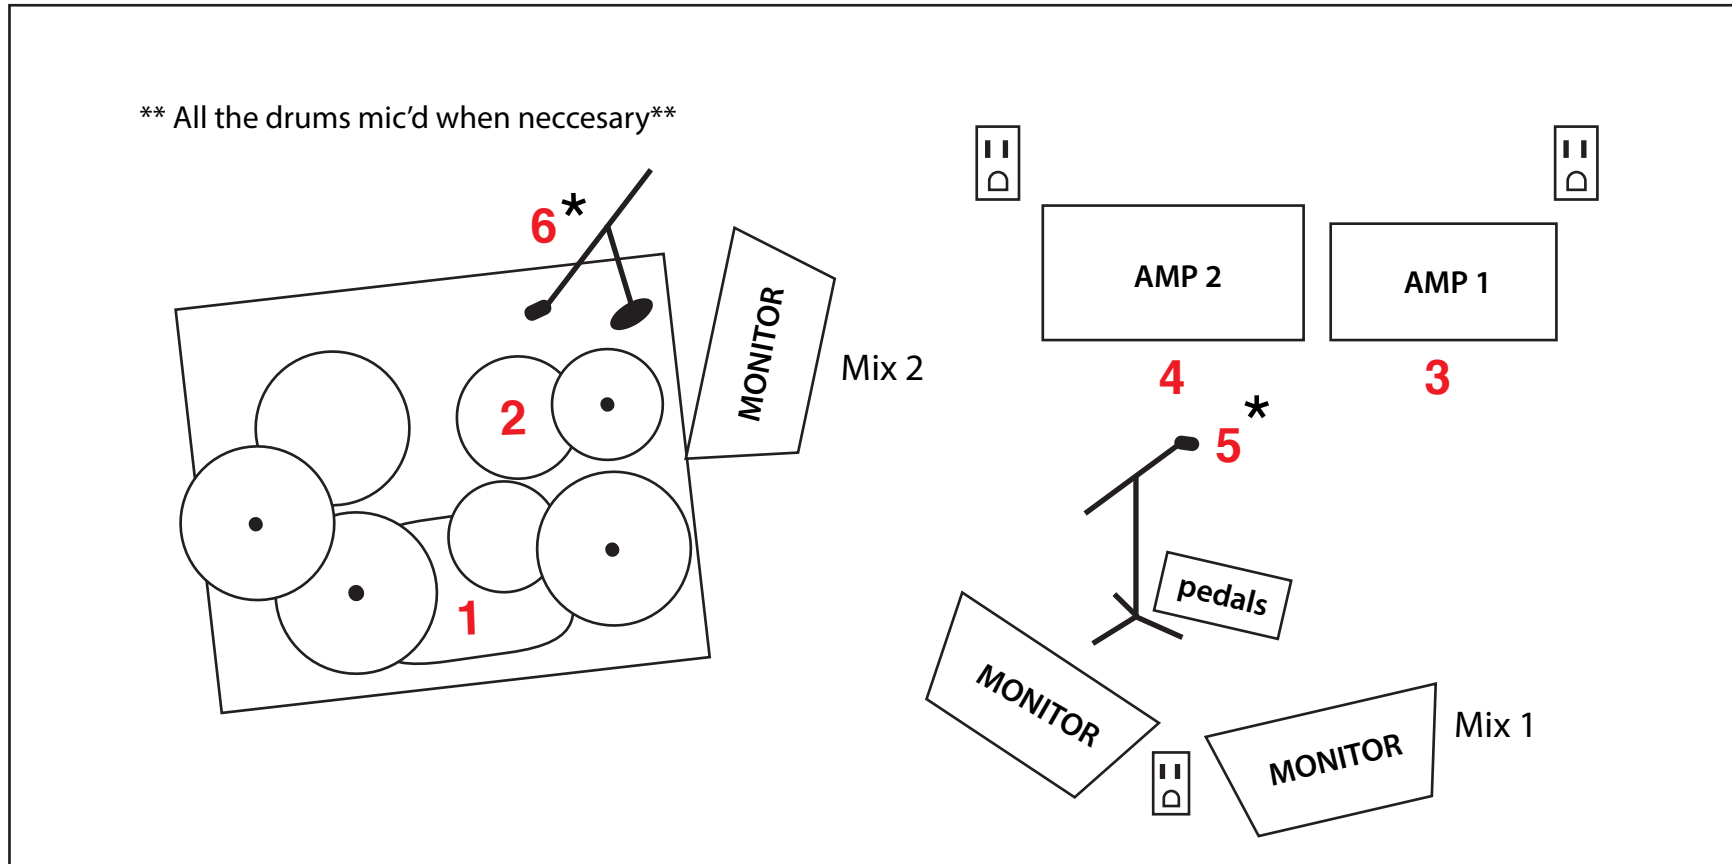

MOBINA GALORE

Stage Plot - 2019

- 1 Kick
- 2 Snare
- 3 Amp 1 - Combo
- 4 Amp 2 - Cab and Head
- 5 Vocal 1 (Jenna - lead)
- 6 Vocal 2 (Marcia - backup)

 = power needed
 * boom mics

Monitor Mix 1 - Jenna (stage right)
 - Kick, snare, guitars, Jenna vocals

Monitor Mix 2 - Marcia (stage left)
 - Lots of guitars
 - Marcia and Jenna vocals, but more of Marcias

House Mix - Jenna (lead vocals and guitars)
 - Both amps play at the same time all the time
 - Pan guitars slightly L R at equal levels
 - Don't EQ it with too much treble please
 - Lead vocals - a small amount of reverb