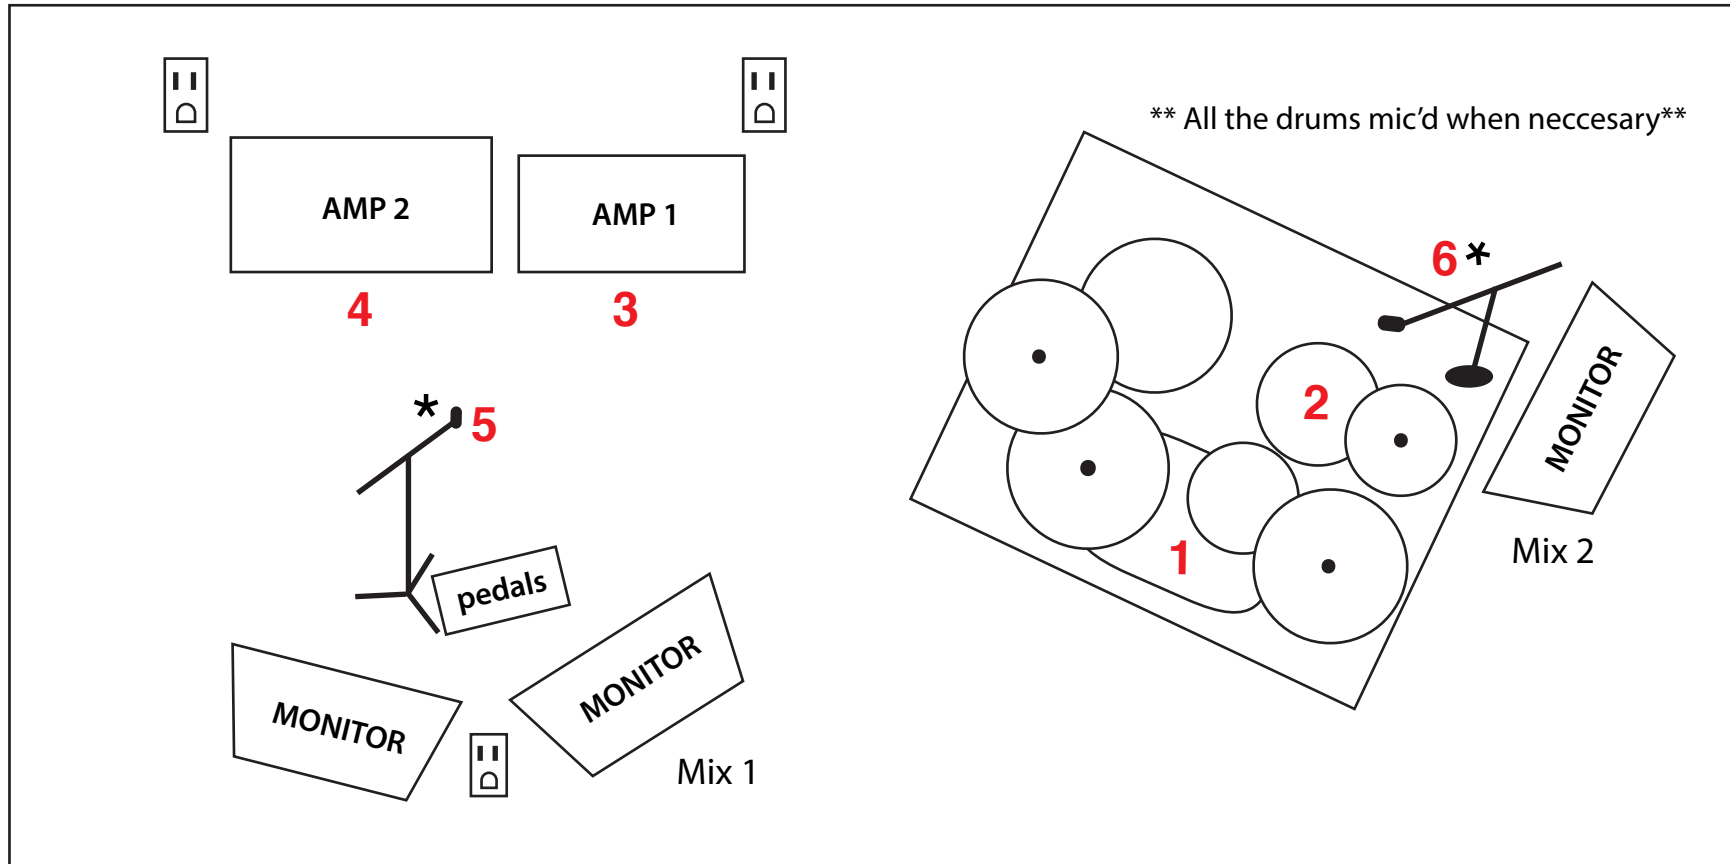

mobina galore

Stage Plot - 2020 (we can set up side by side either way)

- 1 Kick
- 2 Snare
- 3 Amp 1 - Combo
- 4 Amp 2 - Cab and Head
- 5 Vocal 1 (Jenna - lead - own mic BETA58)
- 6 Vocal 2 (Marcia - backup own mic BETA58)

 = power needed
 * boom mics

Monitor Mix 1 - Jenna (stage right)
 - Kick, snare, guitars, Jenna vocals

Monitor Mix 2 - Marcia (stage left)
 - Lots of guitars
 - Marcia and Jenna vocals

House Mix - Jenna (lead vocals and guitars)
 - Both amps play at the same time all the time
 - Pan guitars slightly L R at equal levels
 - Lead vocals - a small amount of reverb

House Mix - Marcia (back up vocals and drums)
 - Vocals to be slightly under Jenna's
 - Good amount of reverb on vocals
 - Kick and snare higher up in the mix

Jenna (band): 1-204-228-1525